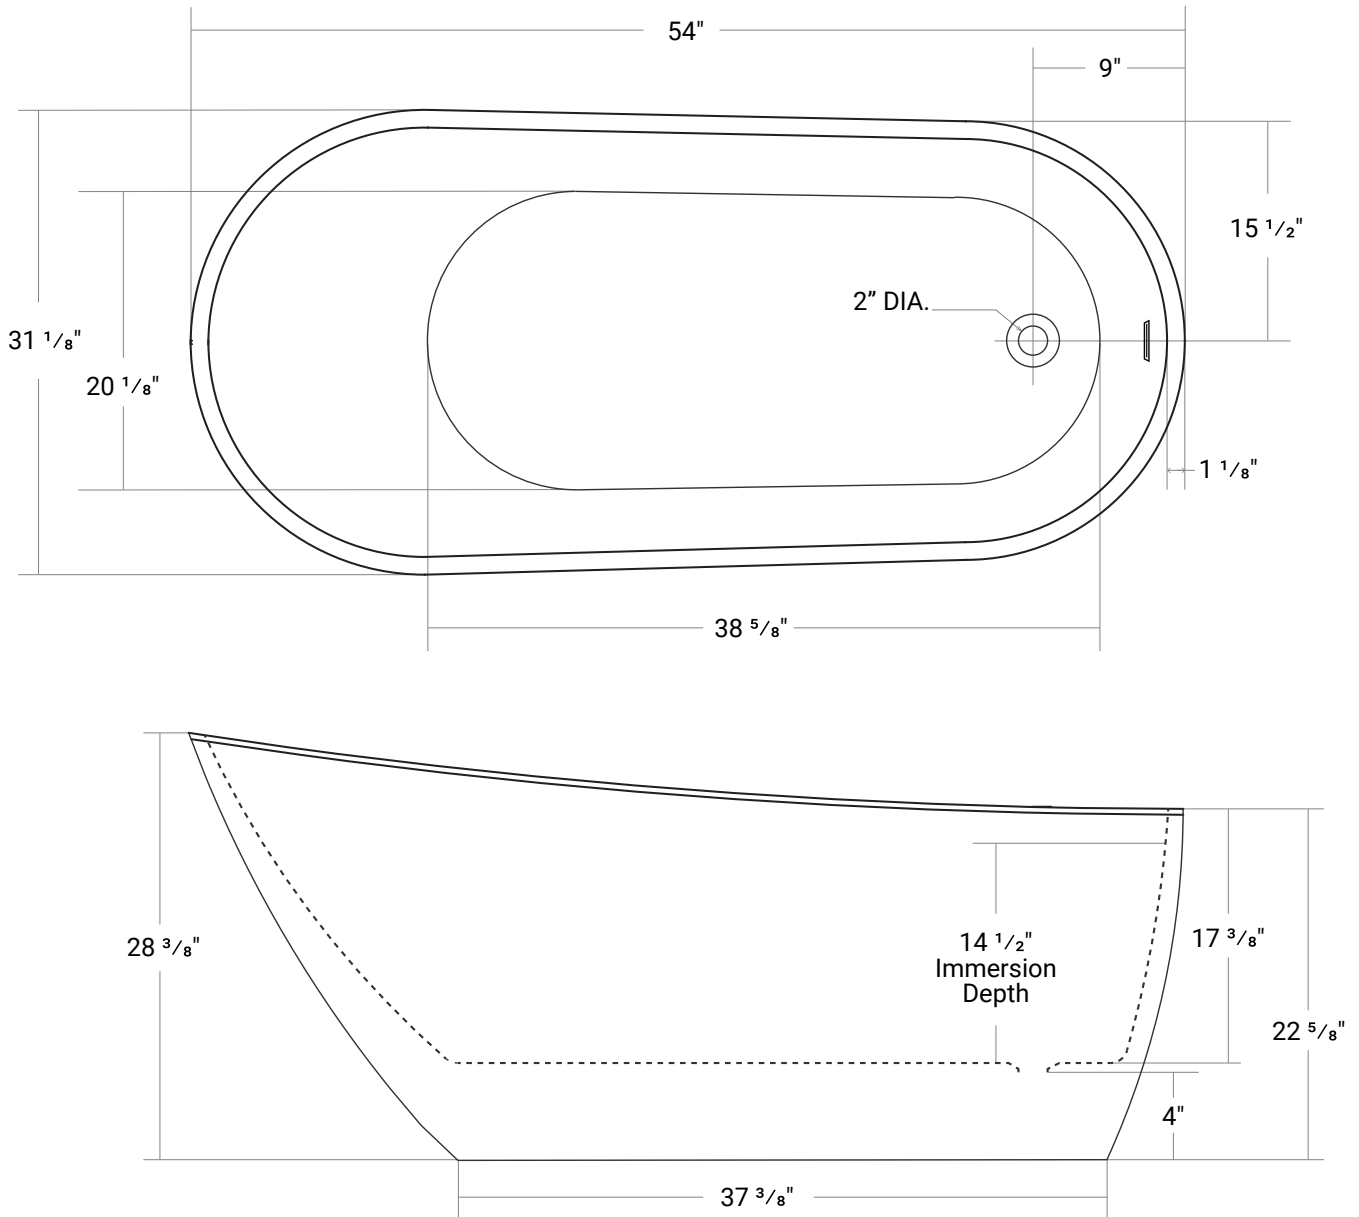

Acritec Industries Corp.

27049 Gloucester Way
Langley, B.C. V4W 3Y3

Tel: 604.607.0856

Fax: 604.607.0857

Email: info@acritec.com

Website: www.acritec.com

In keeping with our policy of continuing product improvement, Acritec Industries Corp. reserves the right to change product specifications without notice.

Important

*While we strive to provide accurate measurements for our customers, sometimes mistakes happen. Our goal is to help things run smoothly from shipment to installation, so if you notice any errors in our spec sheets, please let us know.

Our products are handmade & hand finished so you can expect a tolerance of ± 1/4" on all measurements. We strongly recommend waiting until your ordered product is on-site before attempting any rough-in carpentry or plumbing.

If you want to verify any of our measurements, please feel free to call or email us.

*Drawings are not to scale