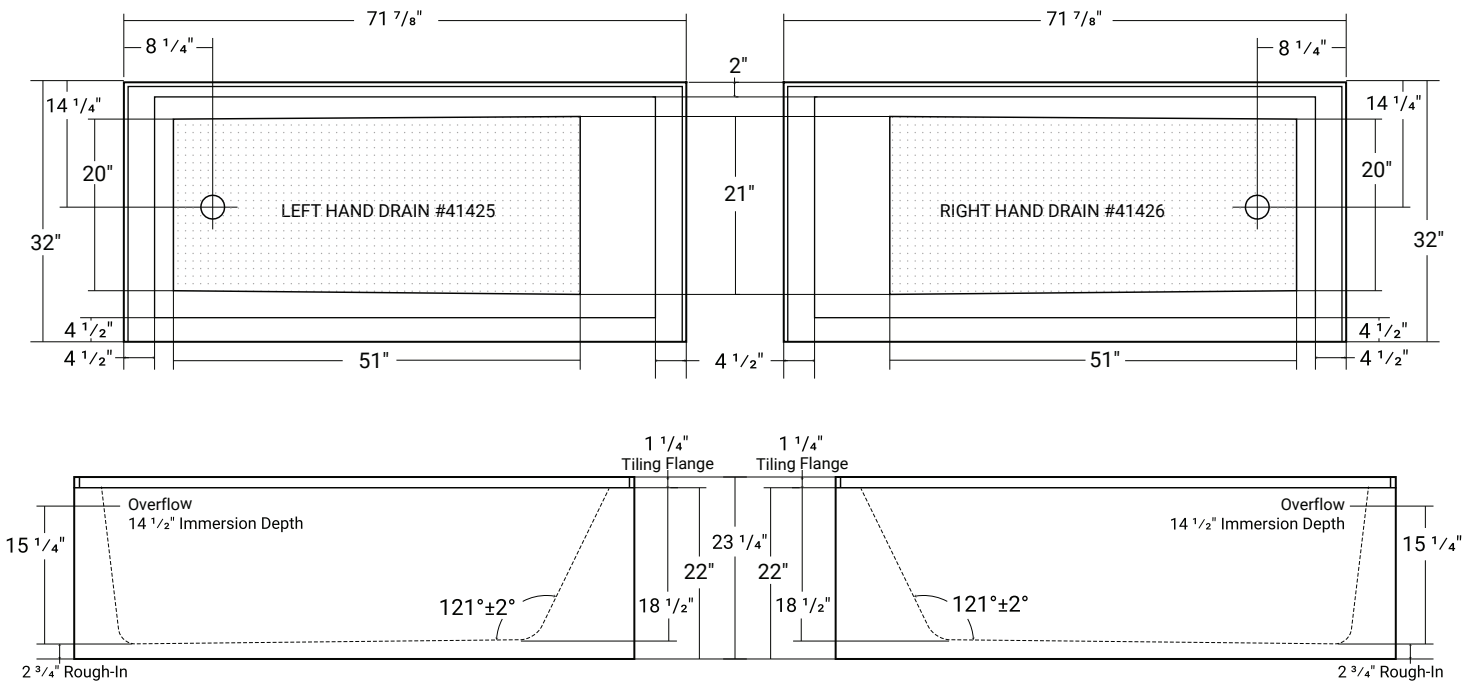

Acritec Industries Corp.

27049 Gloucester Way
Langley, B.C. V4W 3Y3

Tel: 604.607.0856

Fax: 604.607.0857

Email: info@acritec.com

Website: www.acritec.com

In keeping with our policy of continuing product improvement, Acritec Industries Corp. reserves the right to change product specifications without notice.

Important

*While we strive to provide accurate measurements for our customers, sometimes mistakes happen. Our goal is to help things run smoothly from shipment to installation, so if you notice any errors in our spec sheets, please let us know.

Our products are handmade & hand finished so you can expect a tolerance of $\pm \frac{1}{4}$ " on all measurements. We strongly recommend waiting until your ordered product is on-site before attempting any rough-in carpentry or plumbing.

If you want to verify any of our measurements, please feel free to call or email us.

*Drawings are not to scale