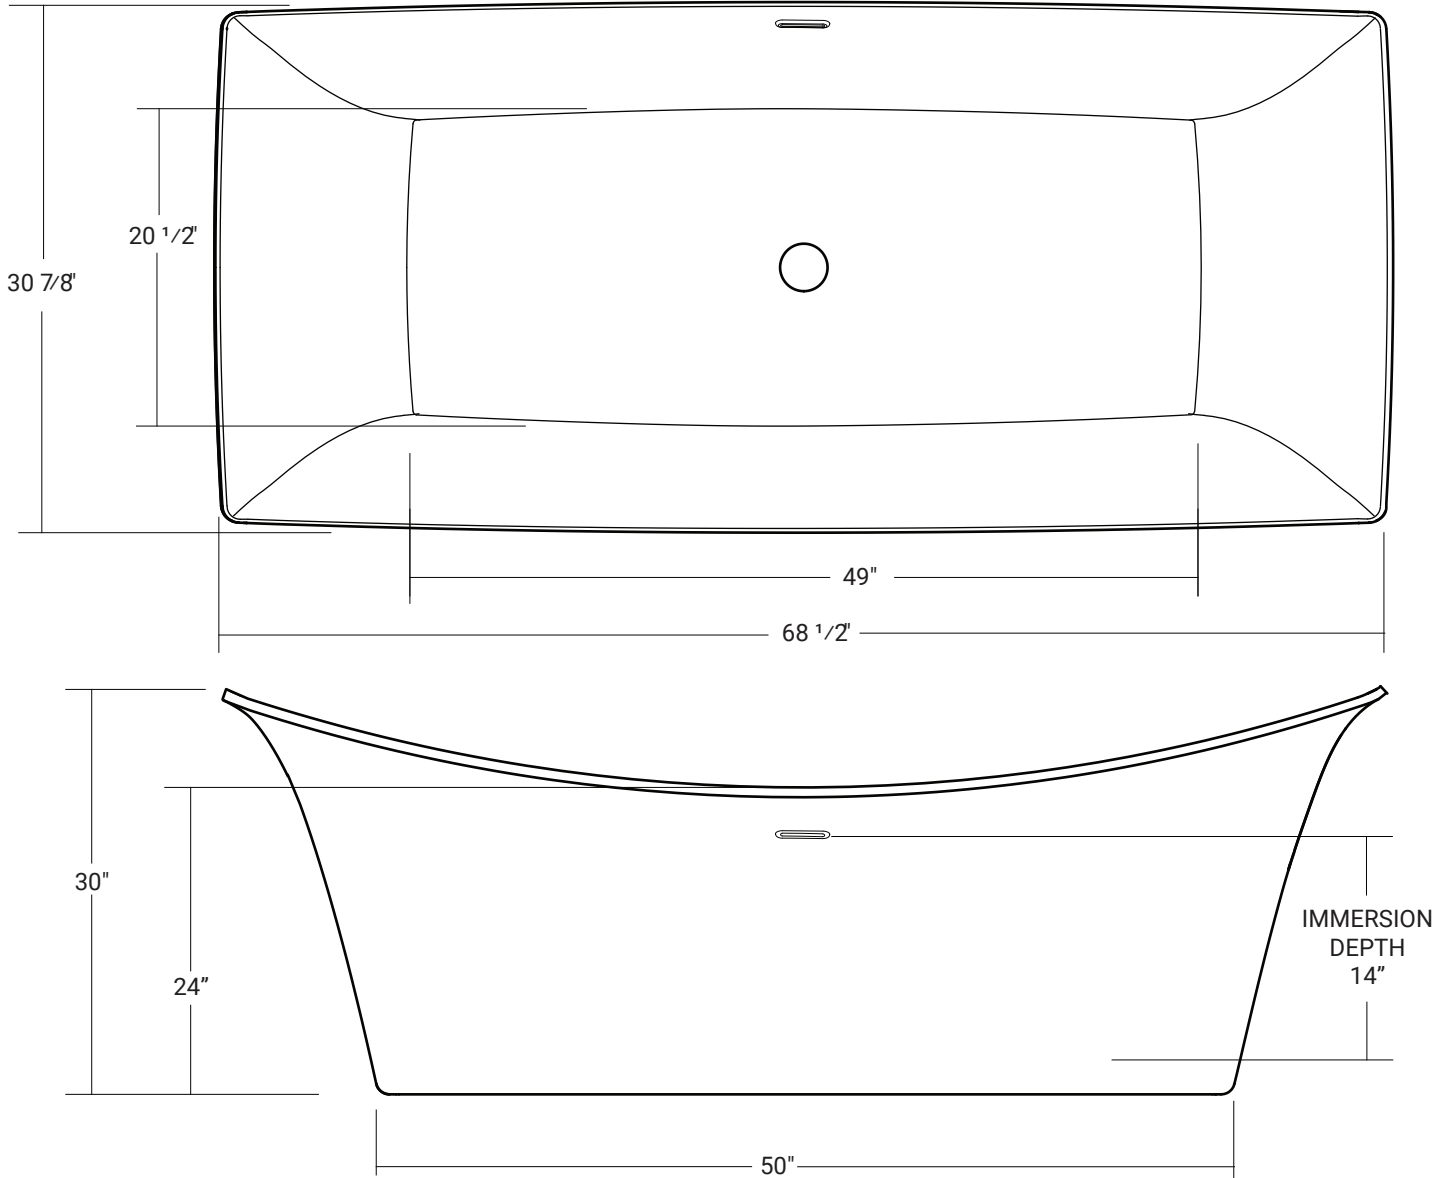

Arya

Product #: 44317

68 ½" x 30 7/8" x 30" | Immersion Depth: 14"

Product Specifications

- 100% Acrylic with fibreglass and steel reinforcement.
- Levelling feet included
- Available in white
- Rectilinear interior
- Drain hole =2" (drain not included)
- Includes slotted chrome overflow
- Chrome (pop-up) drain included, drain assembly is not installed
- 1 Year limited manufacturer's warranty included

Design Features

- Seamless, 1-piece acrylic soaker bathtub.
- Center drain
- Deep bathing well

Acritec Industries Corp.

27049 Gloucester Way
Langley, B.C. V4W 3Y3

Tel: 604.607.0856

Fax: 604.607.0857

Email: info@acritec.com