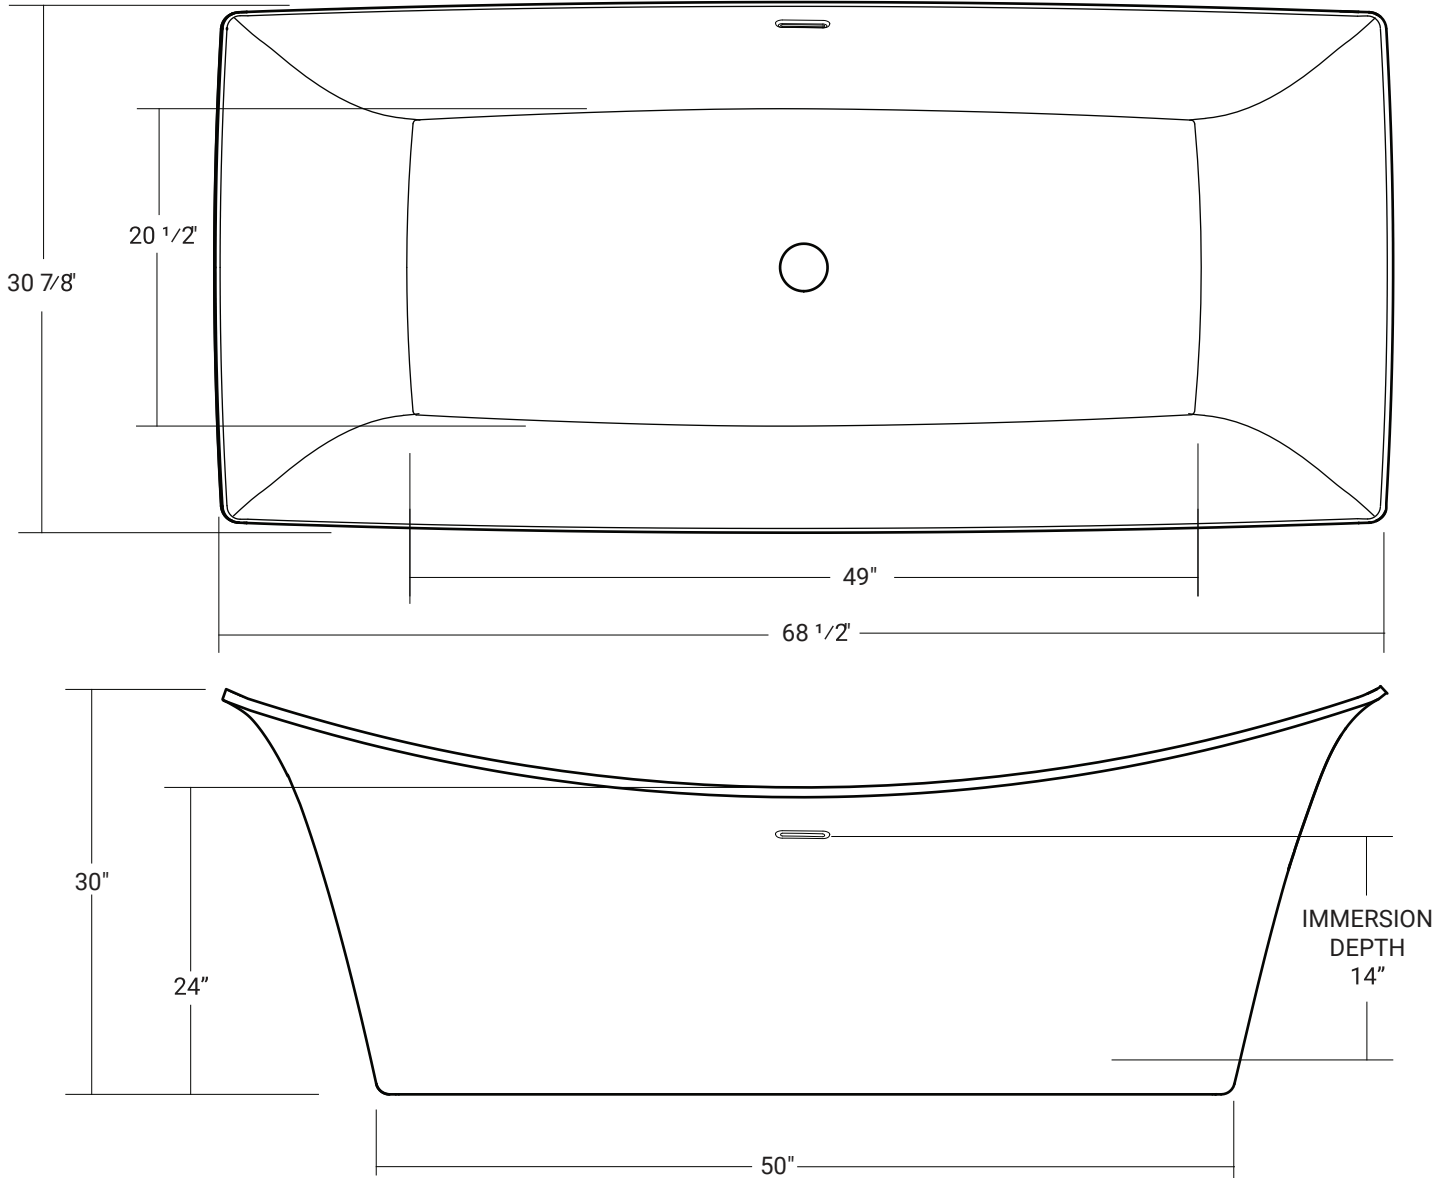

Arya

Product #: 44317

68 ½" x 30 7/8" x 30" | Immersion Depth: 14"

Product Specifications

- 100% Acrylic with fibreglass and steel reinforcement.
- Levelling feet included
- Available in white
- Rectilinear interior
- Drain hole =2" (drain not included)
- Includes slotted chrome overflow
- Chrome (pop-up) drain included, drain assembly is not installed
- 1 Year limited manufacturer's warranty included

Design Features

- Seamless, 1-piece acrylic soaker bathtub.
- Center drain
- Deep bathing well

*** For all Freestanding Tubs, blowers can only be remotely located.**

Acritec Industries Corp.

27049 Gloucester Way
Langley, B.C. V4W 3Y3