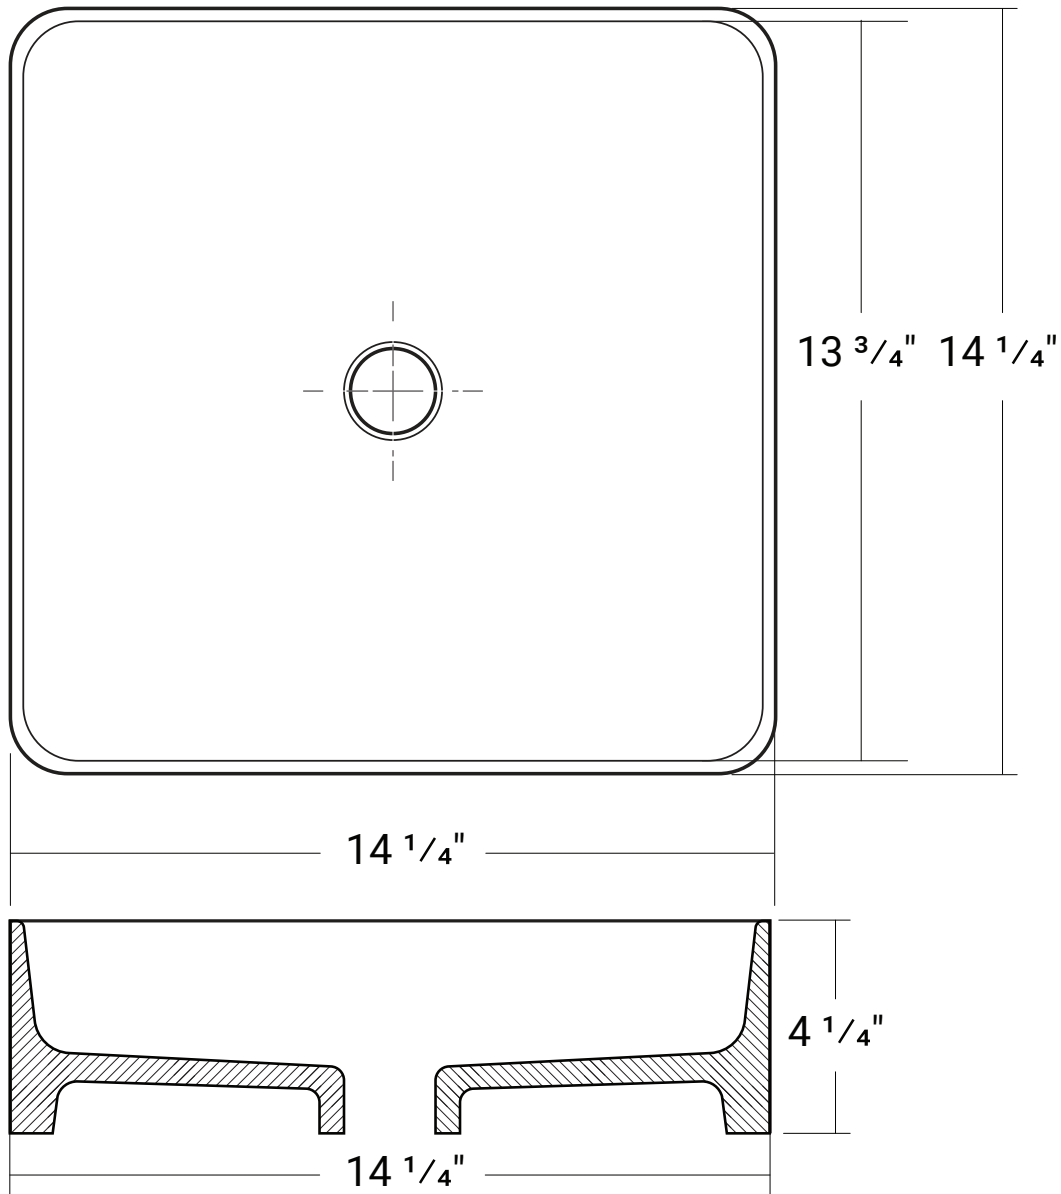

Acritec Industries Corp.

27049 Gloucester Way
Langley, B.C. V4W 3Y3

Tel: 604.607.0856

Fax: 604.607.0857

Email: info@acritec.com

Website: www.acritec.com

In keeping with our policy of continuing product improvement, Acritec Industries Corp. reserves the right to change product specifications without notice.

Important

*While we strive to provide accurate measurements for our customers, sometimes mistakes happen. Our goal is to help things run smoothly from shipment to installation, so if you notice any errors in our spec sheets, please let us know.

Our products are handmade & hand finished so you can expect a tolerance of $\pm 1/4$ " on all measurements. We strongly recommend waiting until your ordered product is on-site before attempting any rough-in carpentry or plumbing.

If you want to verify any of our measurements, please feel free to call or email us.

*Drawings are not to scale