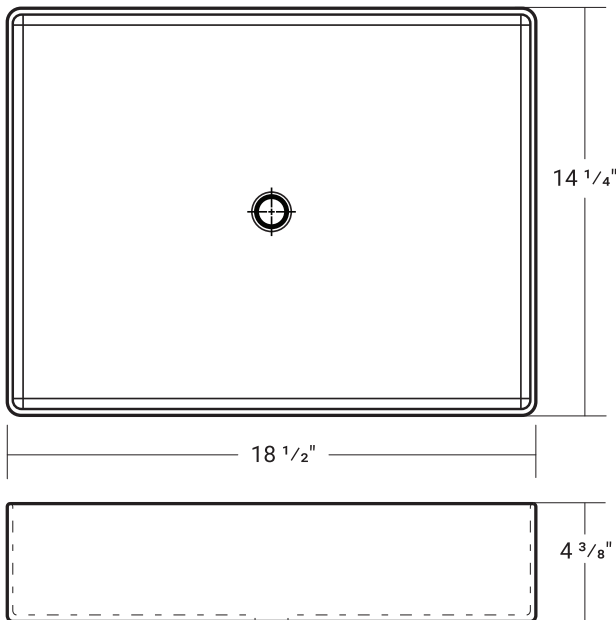

Important

*While we strive to provide accurate measurements for our customers, sometimes mistakes happen. Our goal is to help things run smoothly from shipment to installation, so if you notice any errors in our spec sheets, please let us know.

Our products are handmade & hand finished so you can expect a tolerance of $\pm 1/4$ " on all measurements. We strongly recommend waiting until your ordered product is on-site before attempting any rough-in carpentry or plumbing.

If you want to verify any of our measurements, please feel free to call or email us.

*Drawings are not to scale

Acritec Industries Corp.

27049 Gloucester Way
Langley, B.C. V4W 3Y3

Tel: 604.607.0856

Fax: 604.607.0857

Email: info@acritec.com

Website: www.acritec.com

In keeping with our policy of continuing product improvement, Acritec Industries Corp. reserves the right to change product specifications without notice.