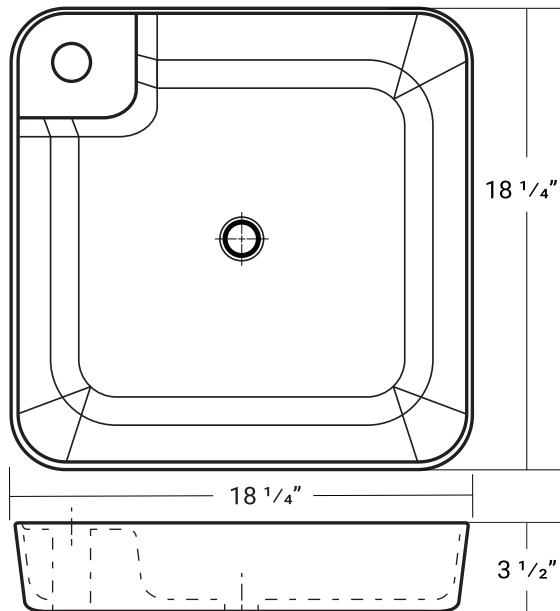

## 36650

18 1/4" x 18 1/4" x 3 1/2"

### Product Specifications

- Square bowl shape
- Designed for counter-top installation
- Drain hole 1 3/4"
- Finished on all sides
- Faucet & drain not included
- 1 Year limited manufacturer's warranty included