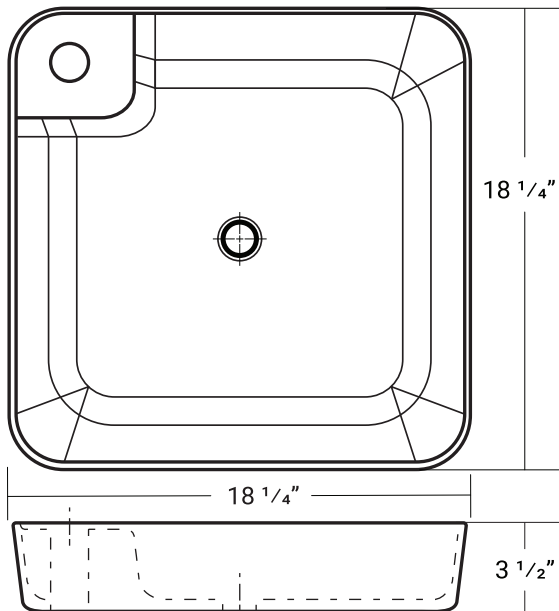

36650

18 1/4" x 18 1/4" x 3 1/2"

Product Specifications

- Square bowl shape
- Designed for counter-top installation
- Drain hole 1 3/4"
- Finished on all sides
- Faucet & drain not included
- 1 Year limited manufacturer's warranty included