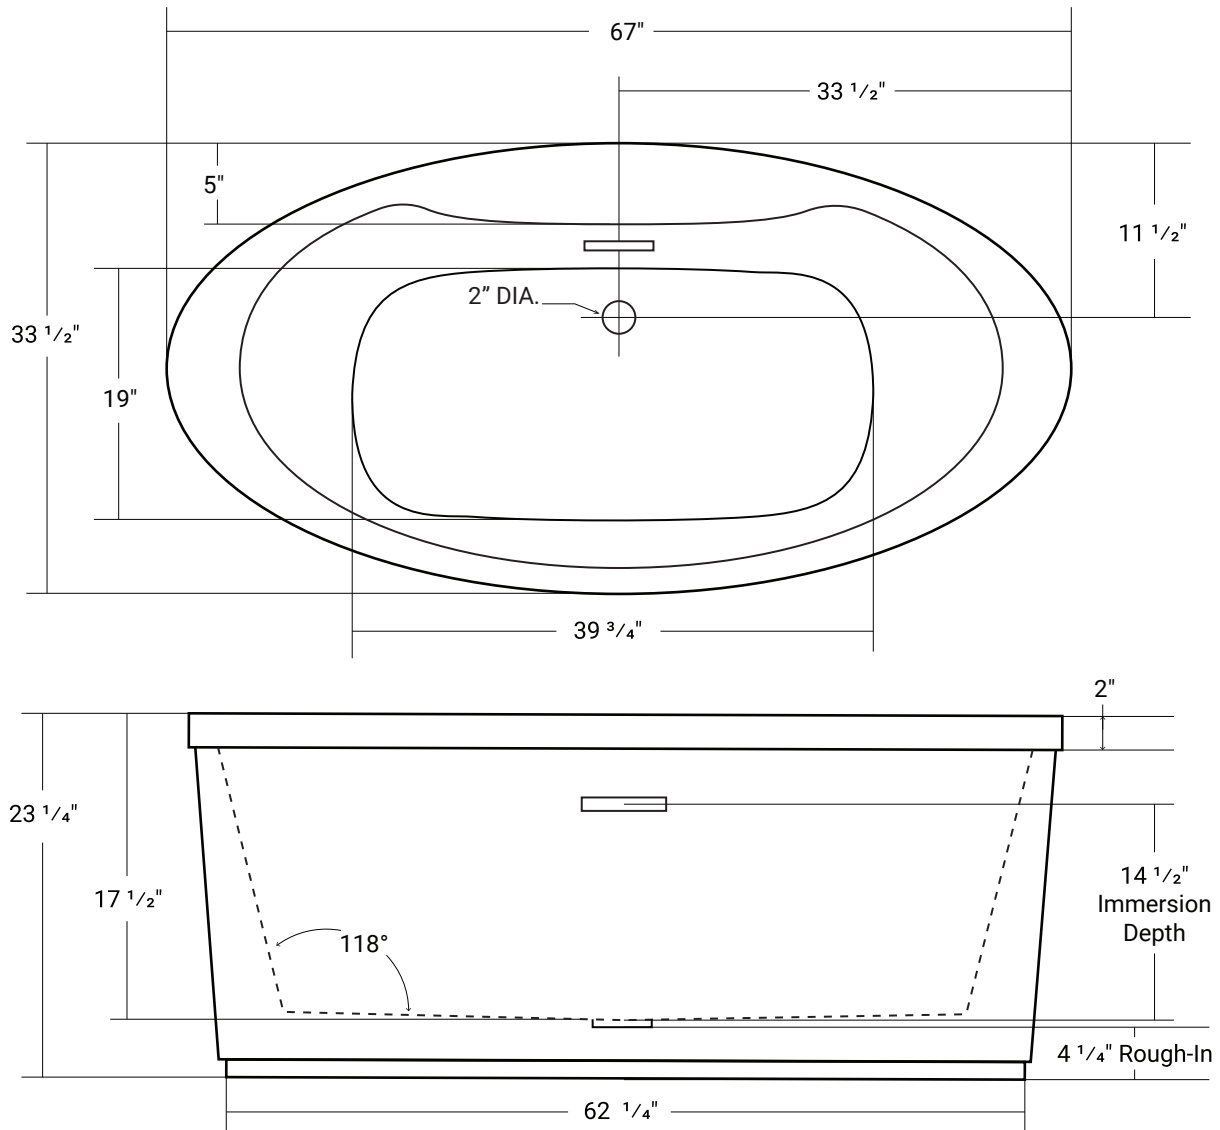

Acritec Industries Corp.

27049 Gloucester Way
Langley, B.C. V4W 3Y3

Tel: 604.607.0856

Fax: 604.607.0857

Email: info@acritec.com

Website: www.acritec.com

In keeping with our policy of continuing product improvement, Acritec Industries Corp. reserves the right to change product specifications without notice.

Important

*While we strive to provide accurate measurements for our customers, sometimes mistakes happen. Our goal is to help things run smoothly from shipment to installation, so if you notice any errors in our spec sheets, please let us know.

Our products are handmade & hand finished so you can expect a tolerance of ± 1/4" on all measurements. We strongly recommend waiting until your ordered product is on-site before attempting any rough-in carpentry or plumbing.

If you want to verify any of our measurements, please feel free to call or email us.

*Drawings are not to scale