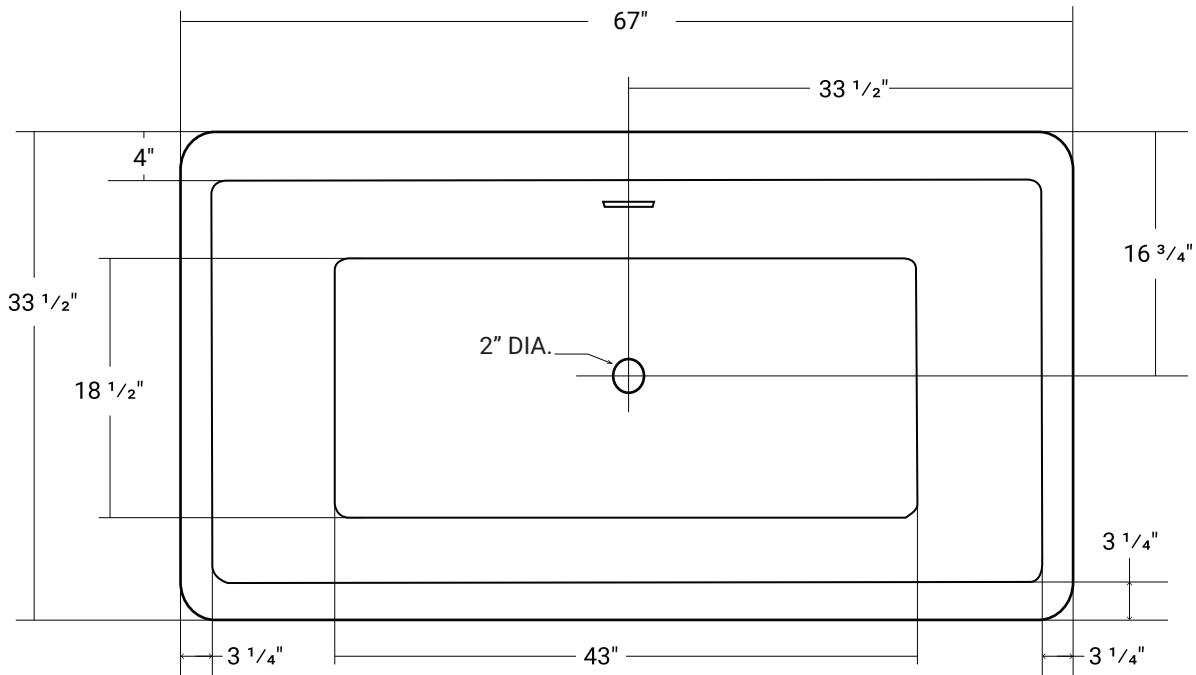

Acritec Industries Corp.

27049 Gloucester Way
Langley, B.C. V4W 3Y3

Tel: 604.607.0856

Fax: 604.607.0857

Email: info@acritec.com

Website: www.acritec.com

In keeping with our policy of continuing product improvement, Acritec Industries Corp. reserves the right to change product specifications without notice.

Important

*While we strive to provide accurate measurements for our customers, sometimes mistakes happen. Our goal is to help things run smoothly from shipment to installation, so if you notice any errors in our spec sheets, please let us know.

Our products are handmade & hand finished so you can expect a tolerance of $\pm \frac{1}{4}$ " on all measurements. We strongly recommend waiting until your ordered product is on-site before attempting any rough-in carpentry or plumbing.

If you want to verify any of our measurements, please feel free to call or email us.

*Drawings are not to scale