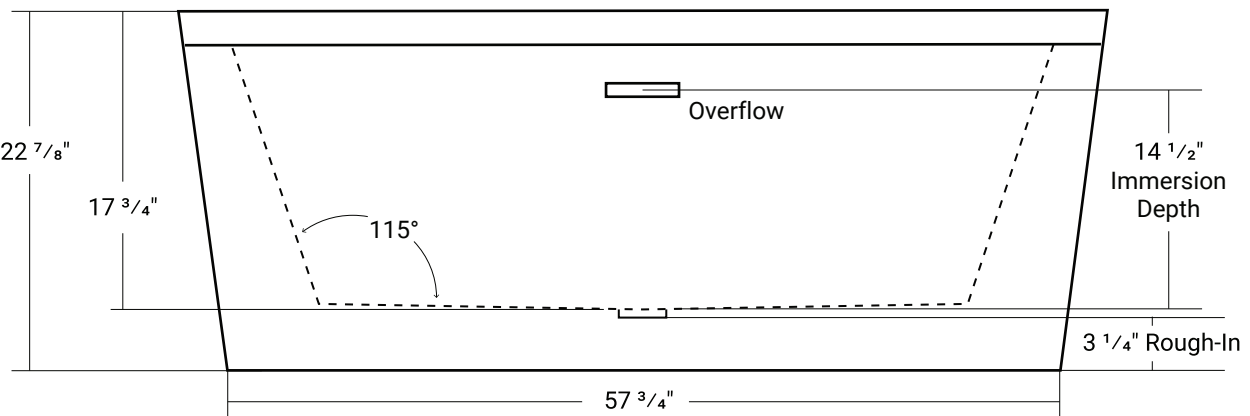

Acritec Industries Corp.

27049 Gloucester Way
Langley, B.C. V4W 3Y3

Tel: 604.607.0856

Fax: 604.607.0857

Email: info@acritec.com

Website: www.acritec.com

In keeping with our policy of continuing product improvement, Acritec Industries Corp. reserves the right to change product specifications without notice.

Important

*While we strive to provide accurate measurements for our customers, sometimes mistakes happen. Our goal is to help things run smoothly from shipment to installation, so if you notice any errors in our spec sheets, please let us know.

Our products are handmade & hand finished so you can expect a tolerance of $\pm \frac{1}{4}$ " on all measurements. We strongly recommend waiting until your ordered product is on-site before attempting any rough-in carpentry or plumbing.

If you want to verify any of our measurements, please feel free to call or email us.

*Drawings are not to scale