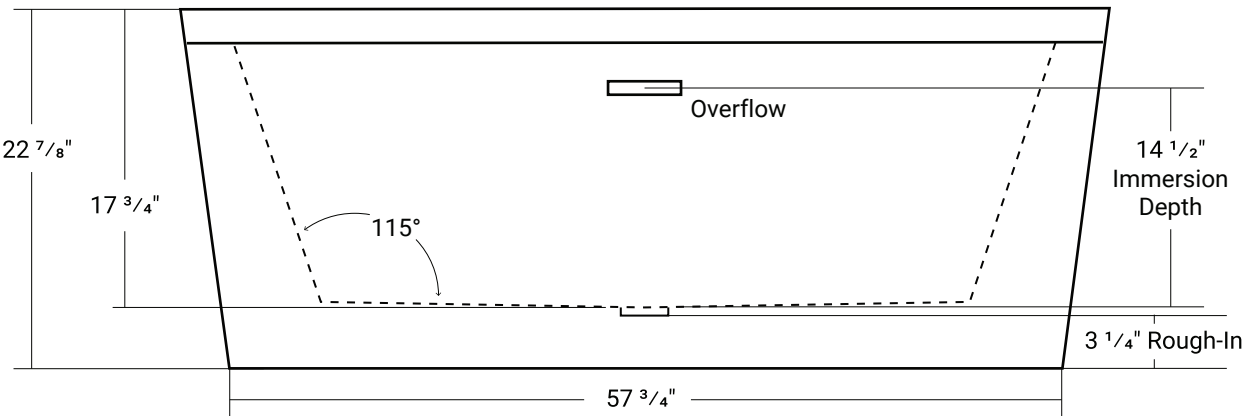

Acritec Industries Corp.

27049 Gloucester Way
Langley, B.C. V4W 3Y3

Tel: 604.607.0856

Fax: 604.607.0857

Email: info@acritec.com

Website: www.acritec.com

In keeping with our policy of continuing product improvement, Acritec Industries Corp. reserves the right to change product specifications without notice.

Important

*While we strive to provide accurate measurements for our customers, sometimes mistakes happen. Our goal is to help things run smoothly from shipment to installation, so if you notice any errors in our spec sheets, please let us know.

Our products are handmade & hand finished so you can expect a tolerance of ± 1/4" on all measurements. We strongly recommend waiting until your ordered product is on-site before attempting any rough-in carpentry or plumbing.

If you want to verify any of our measurements, please feel free to call or email us.

*Drawings are not to scale