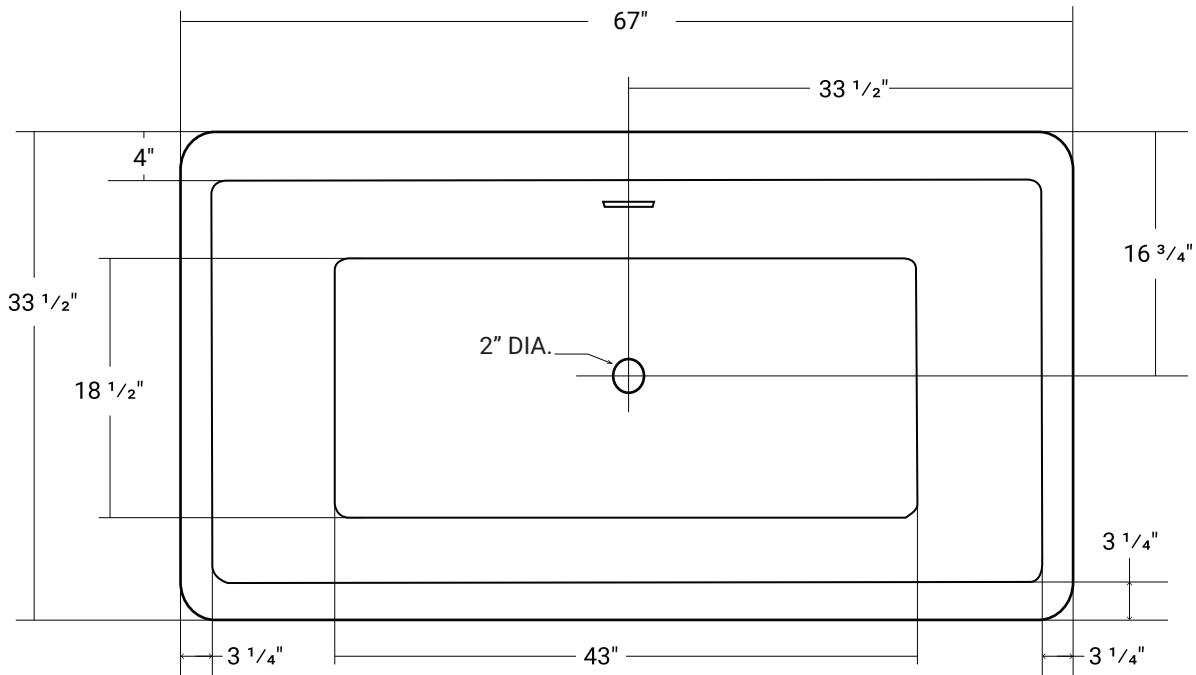

Acritec Industries Corp.

27049 Gloucester Way
Langley, B.C. V4W 3Y3

Tel: 604.607.0856

Fax: 604.607.0857

Email: info@acritec.com

Website: www.acritec.com

In keeping with our policy of continuing product improvement, Acritec Industries Corp. reserves the right to change product specifications without notice.

Important

*While we strive to provide accurate measurements for our customers, sometimes mistakes happen. Our goal is to help things run smoothly from shipment to installation, so if you notice any errors in our spec sheets, please let us know.

Our products are handmade & hand finished so you can expect a tolerance of ± 1/4" on all measurements. We strongly recommend waiting until your ordered product is on-site before attempting any rough-in carpentry or plumbing.

If you want to verify any of our measurements, please feel free to call or email us.

*Drawings are not to scale