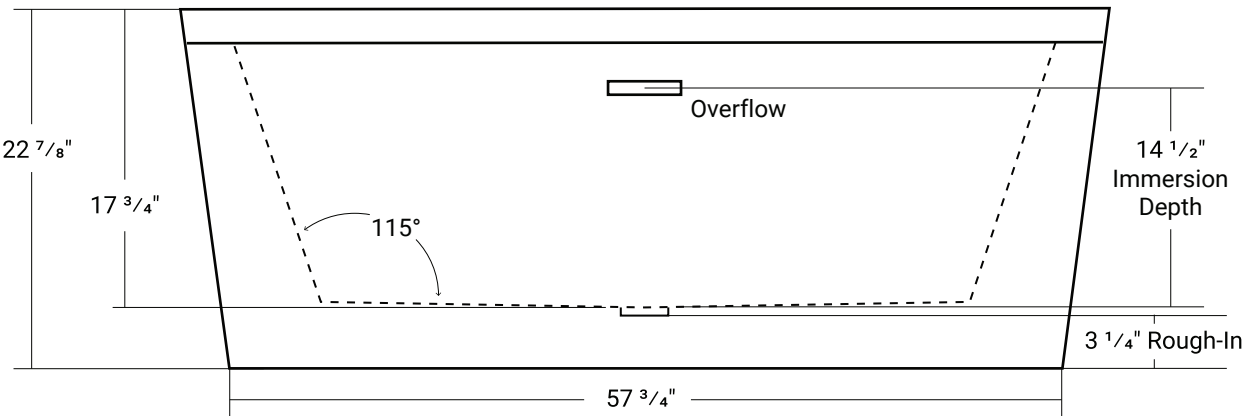

Acritec Industries Corp.

27049 Gloucester Way
Langley, B.C. V4W 3Y3

Tel: 604.607.0856

Fax: 604.607.0857

Email: info@acritec.com

Website: www.acritec.com

In keeping with our policy of continuing product improvement, Acritec Industries Corp. reserves the right to change product specifications without notice.

Important

*While we strive to provide accurate measurements for our customers, sometimes mistakes happen. Our goal is to help things run smoothly from shipment to installation, so if you notice any errors in our spec sheets, please let us know.

Our products are handmade & hand finished so you can expect a tolerance of ± 1/4" on all measurements. We strongly recommend waiting until your ordered product is on-site before attempting any rough-in carpentry or plumbing.

If you want to verify any of our measurements, please feel free to call or email us.

*Drawings are not to scale