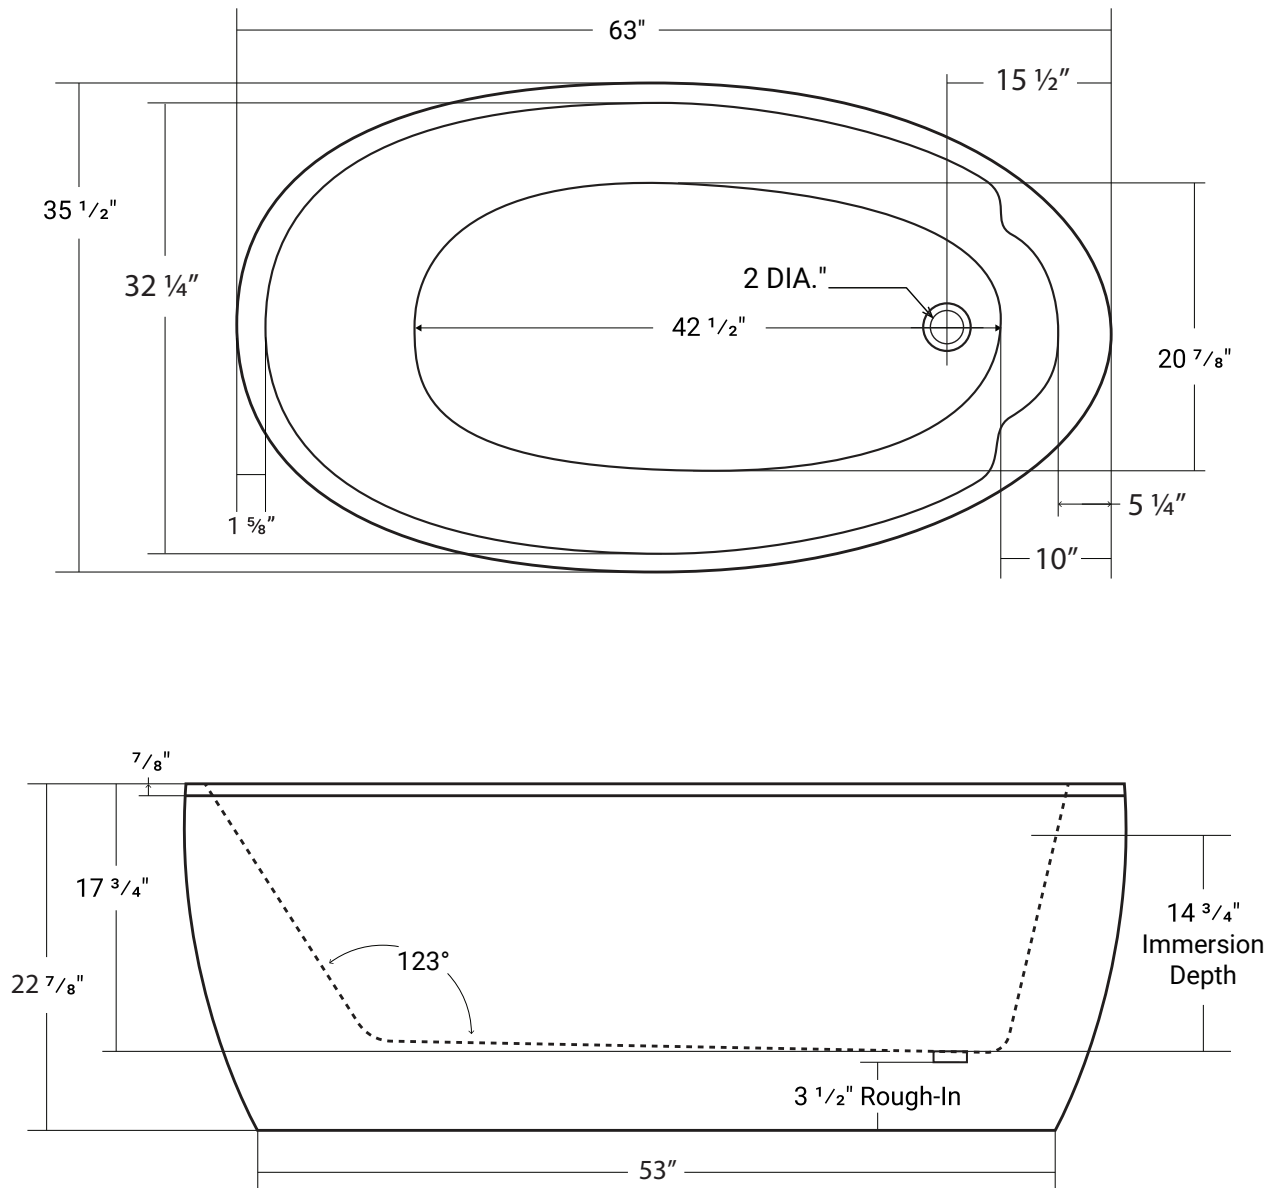

Acritec Industries Corp.

27049 Gloucester Way
Langley, B.C. V4W 3Y3

Tel: 604.607.0856

Fax: 604.607.0857

Email: info@acritec.com

Website: www.acritec.com

In keeping with our policy of continuing product improvement, Acritec Industries Corp. reserves the right to change product specifications without notice.

Important

*While we strive to provide accurate measurements for our customers, sometimes mistakes happen. Our goal is to help things run smoothly from shipment to installation, so if you notice any errors in our spec sheets, please let us know.

Our products are handmade & hand finished so you can expect a tolerance of $\pm 1/4"$ on all measurements. We strongly recommend waiting until your ordered product is on-site before attempting any rough-in carpentry or plumbing.

If you want to verify any of our measurements, please feel free to call or email us.

*Drawings are not to scale