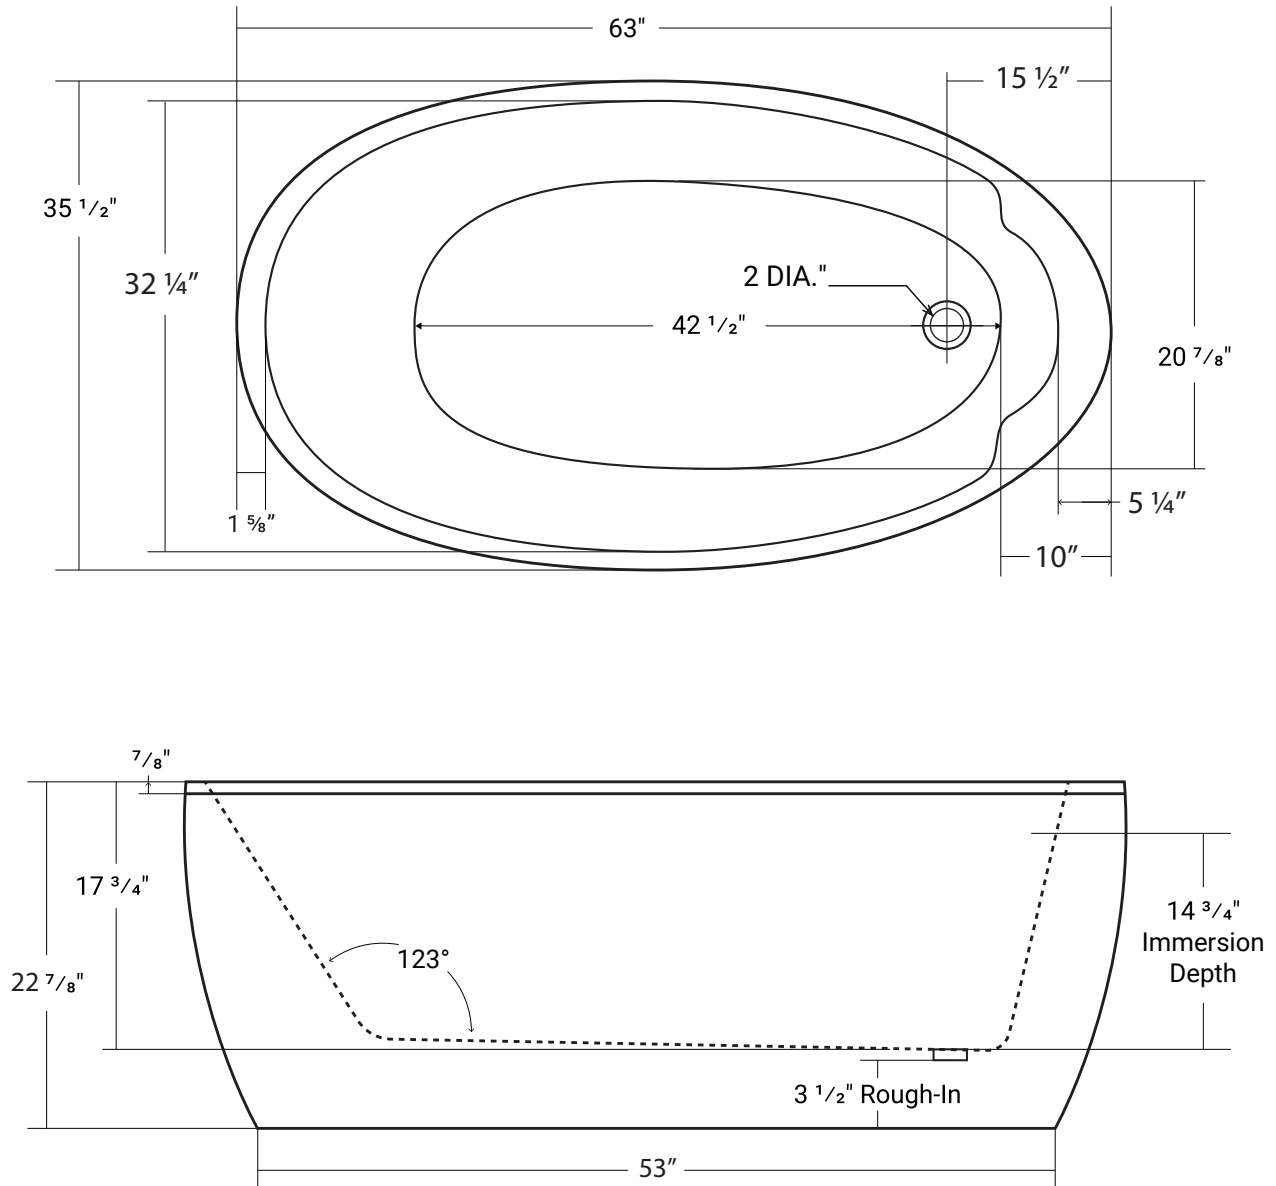

Acritec Industries Corp.

27049 Gloucester Way
Langley, B.C. V4W 3Y3

Tel: 604.607.0856

Fax: 604.607.0857

Email: info@acritec.com

Website: www.acritec.com

In keeping with our policy of continuing product improvement, Acritec Industries Corp. reserves the right to change product specifications without notice.

Important

*While we strive to provide accurate measurements for our customers, sometimes mistakes happen. Our goal is to help things run smoothly from shipment to installation, so if you notice any errors in our spec sheets, please let us know.

Our products are handmade & hand finished so you can expect a tolerance of ± 1/4" on all measurements. We strongly recommend waiting until your ordered product is on-site before attempting any rough-in carpentry or plumbing.

If you want to verify any of our measurements, please feel free to call or email us.

*Drawings are not to scale