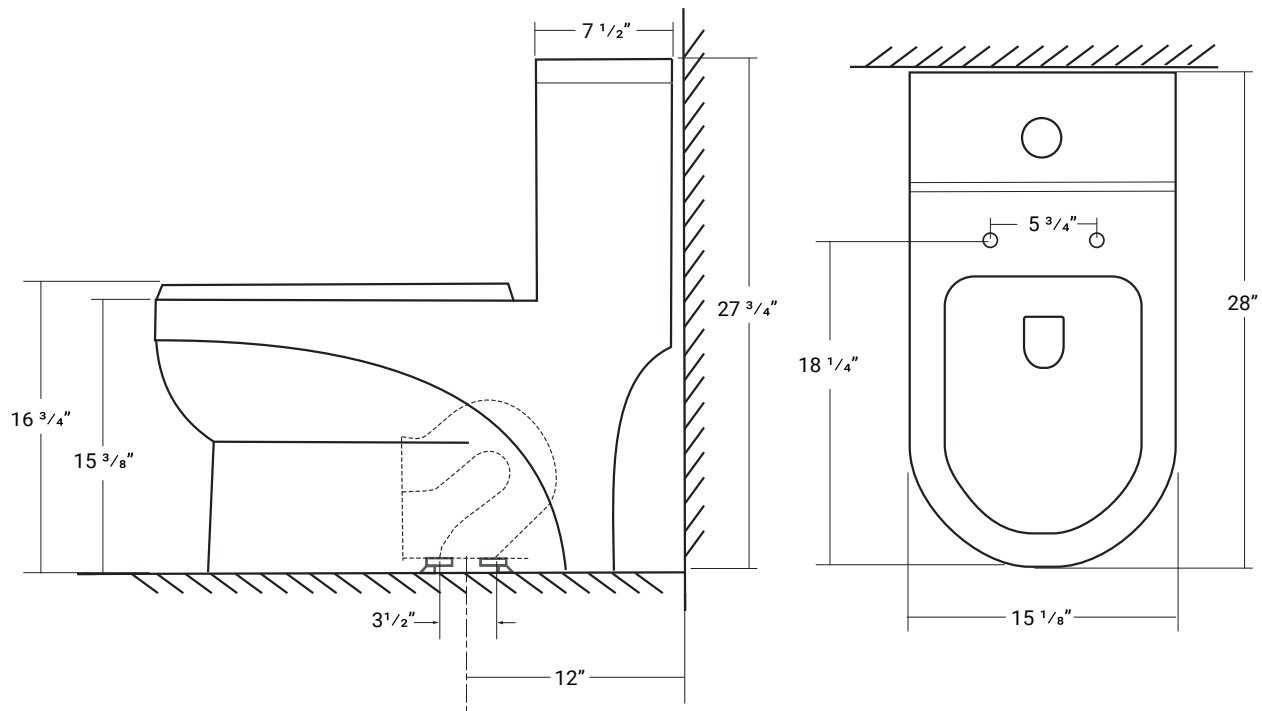

31205

Elongated Single Flush

28" x 15 1/8" x 27 3/4"

4.8 Litres per Flush

- Ceramic toilet with durable glazed finish throughout.
- Soft-closing seat and lid included.
- Jet siphonic flushing function.
- 1 year limited manufacturer's warranty included.

Our products are handmade & hand finished so you can expect a tolerance of $\pm 1/4$ " on all measurements. We strongly recommend waiting until your ordered product is on-site before attempting any rough-in carpentry or plumbing.