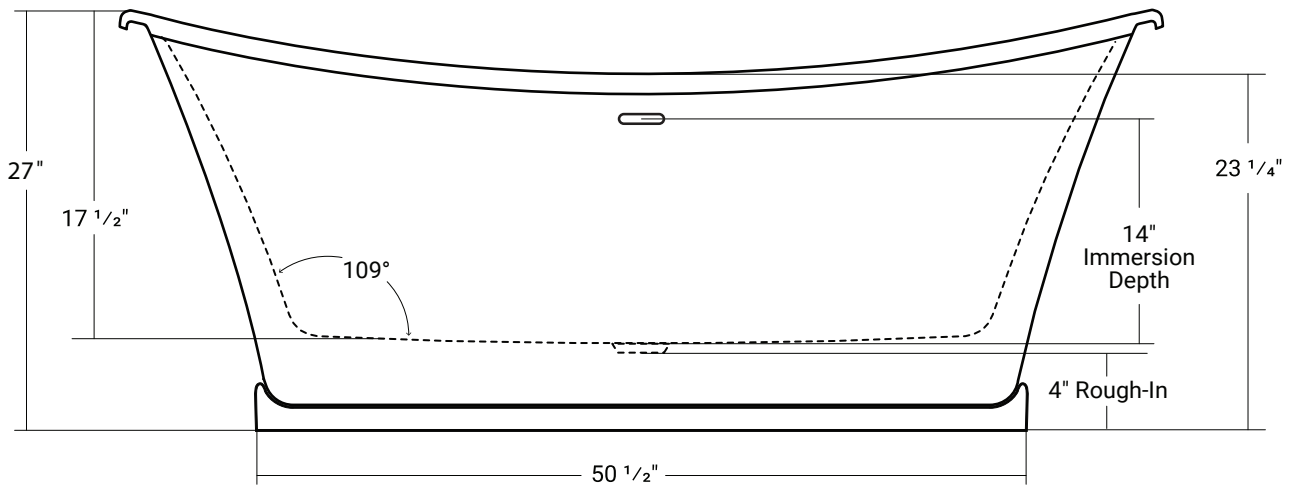

Acritec Industries Corp.

27049 Gloucester Way
Langley, B.C. V4W 3Y3

Tel: 604.607.0856

Fax: 604.607.0857

Email: info@acritec.com

Website: www.acritec.com

In keeping with our policy of continuing product improvement, Acritec Industries Corp. reserves the right to change product specifications without notice.

Important

*While we strive to provide accurate measurements for our customers, sometimes mistakes happen. Our goal is to help things run smoothly from shipment to installation, so if you notice any errors in our spec sheets, please let us know.

Our products are handmade & hand finished so you can expect a tolerance of $\pm 1/4"$ on all measurements. We strongly recommend waiting until your ordered product is on-site before attempting any rough-in carpentry or plumbing.

If you want to verify any of our measurements, please feel free to call or email us.

*Drawings are not to scale