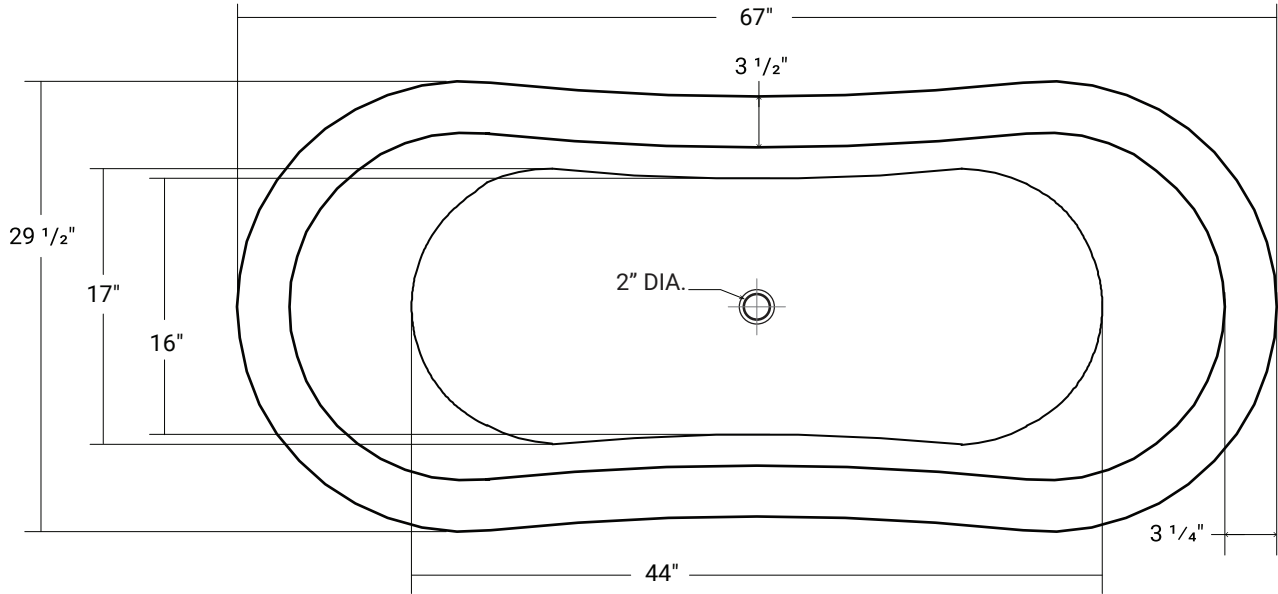

Acritec Industries Corp.

27049 Gloucester Way
Langley, B.C. V4W 3Y3

Tel: 604.607.0856

Fax: 604.607.0857

Email: info@acritec.com

Website: www.acritec.com

In keeping with our policy of continuing product improvement, Acritec Industries Corp. reserves the right to change product specifications without notice.

Important

*While we strive to provide accurate measurements for our customers, sometimes mistakes happen. Our goal is to help things run smoothly from shipment to installation, so if you notice any errors in our spec sheets, please let us know.

Our products are handmade & hand finished so you can expect a tolerance of $\pm 1/4"$ on all measurements. We strongly recommend waiting until your ordered product is on-site before attempting any rough-in carpentry or plumbing.

If you want to verify any of our measurements, please feel free to call or email us.

*Drawings are not to scale