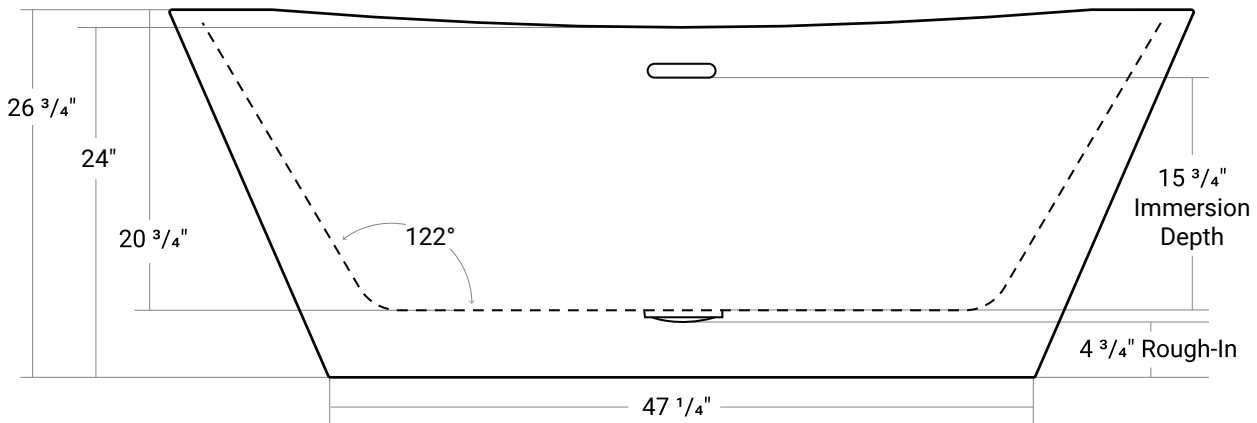

Theo

68 ½" x 31 ½" x 26 ¾" | Immersion Depth: 15 ¾"

PRODUCT SPECIFICATIONS

- Seamless one-piece design
- 100% Acrylic with fiberglass & steel reinforcement
- Bathtub is shipped with drain assembly not installed
- Leveling feet included
- Integral overflow channel
- Center drain
- Drain hole: 2"
- Weight: approx. 110 lbs

Product	White Skirt	# 44377
	Gold Skirt	# 44377-06
	Silver Skirt	# 44377-05

- Water capacity: approx. 45 US gallons
- 1 year limited manufacturer's warranty included

Available Upgrades

- Roughin EZ
- Comfortwarm™ x 2
- VIBE Sound II