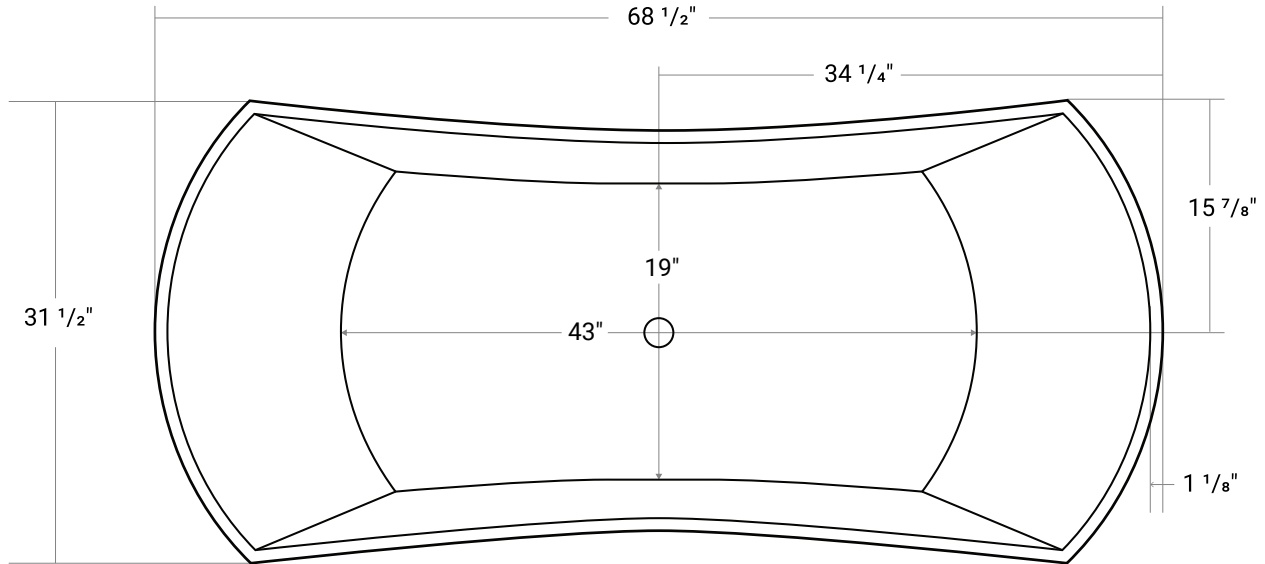

Theo

68 ½" x 31 ½" x 26 ¾" | Immersion Depth: 15 ¾"

PRODUCT SPECIFICATIONS

- Seamless one-piece design
- 100% Acrylic with fiberglass & steel reinforcement
- Bathtub is shipped with drain assembly not installed
- Leveling feet included
- Integral overflow channel
- Center drain
- Drain hole: 2"
- Weight: approx. 110 lbs

Product	White Skirt	# 44377
	Gold Skirt	# 44377-06
	Silver Skirt	# 44377-05

- Water capacity: approx. 45 US gallons
- 1 year limited manufacturer's warranty included

Available Upgrades

- Roughin EZ
- Comfortwarm™ x 2
- VIBE Sound II