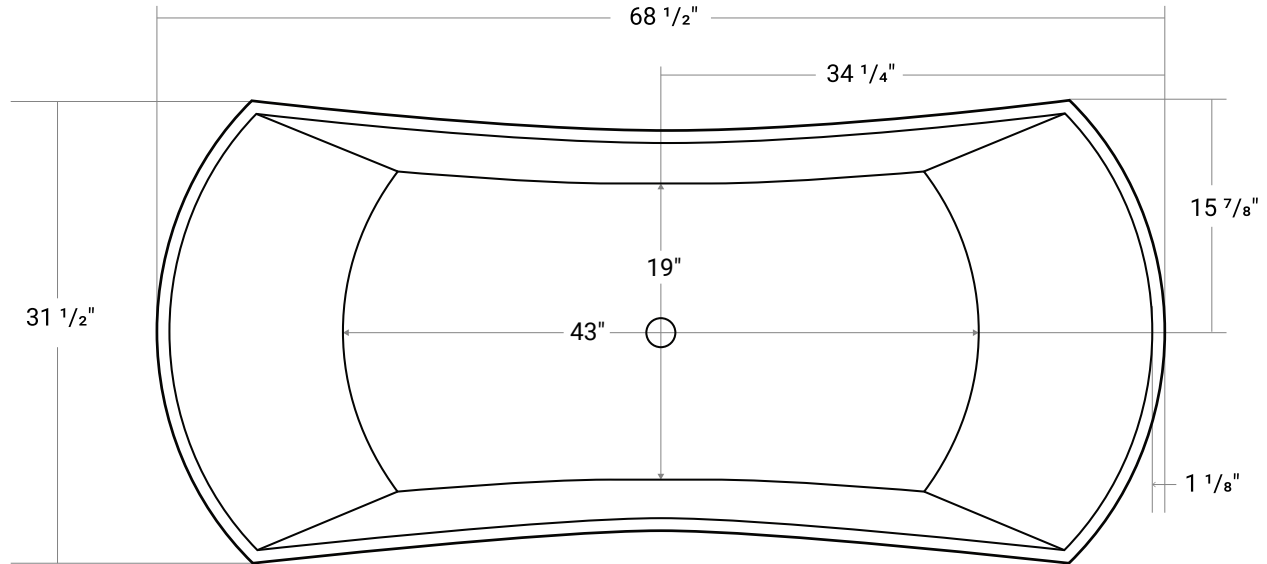

Acritec Industries Corp.

27049 Gloucester Way
Langley, B.C. V4W 3Y3

Tel: 604.607.0856

Fax: 604.607.0857

Email: info@acritec.com

Website: www.acritec.com

In keeping with our policy of continuing product improvement, Acritec Industries Corp. reserves the right to change product specifications without notice.

Important

*While we strive to provide accurate measurements for our customers, sometimes mistakes happen. Our goal is to help things run smoothly from shipment to installation, so if you notice any errors in our spec sheets, please let us know.

Our products are handmade & hand finished so you can expect a tolerance of $\pm \frac{1}{4}$ " on all measurements. We strongly recommend waiting until your ordered product is on-site before attempting any rough-in carpentry or plumbing.

If you want to verify any of our measurements, please feel free to call or email us.

*Drawings are not to scale