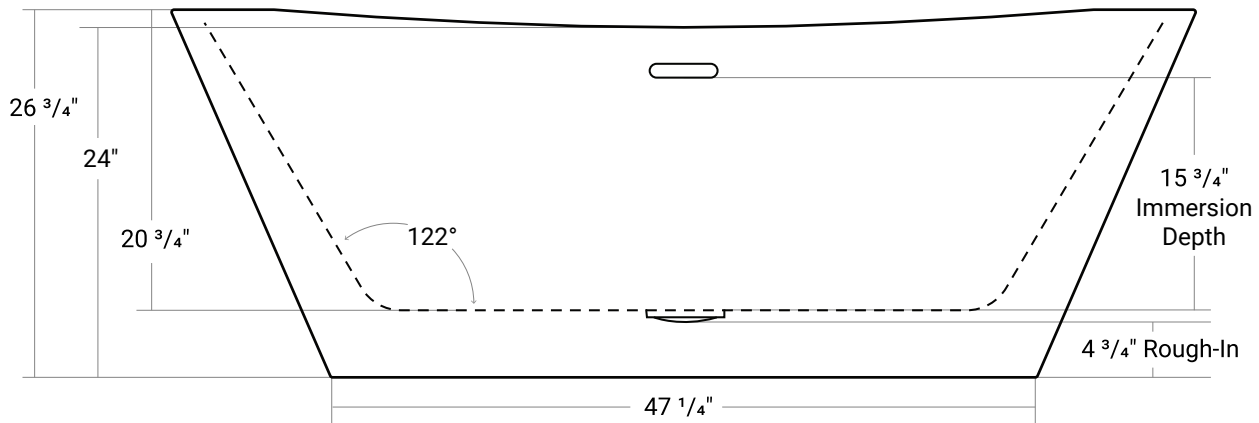

Acritec Industries Corp.

27049 Gloucester Way
Langley, B.C. V4W 3Y3

Tel: 604.607.0856

Fax: 604.607.0857

Email: info@acritec.com

Website: www.acritec.com

In keeping with our policy of continuing product improvement, Acritec Industries Corp. reserves the right to change product specifications without notice.

Important

*While we strive to provide accurate measurements for our customers, sometimes mistakes happen. Our goal is to help things run smoothly from shipment to installation, so if you notice any errors in our spec sheets, please let us know.

Our products are handmade & hand finished so you can expect a tolerance of $\pm \frac{1}{4}$ " on all measurements. We strongly recommend waiting until your ordered product is on-site before attempting any rough-in carpentry or plumbing.

If you want to verify any of our measurements, please feel free to call or email us.

*Drawings are not to scale