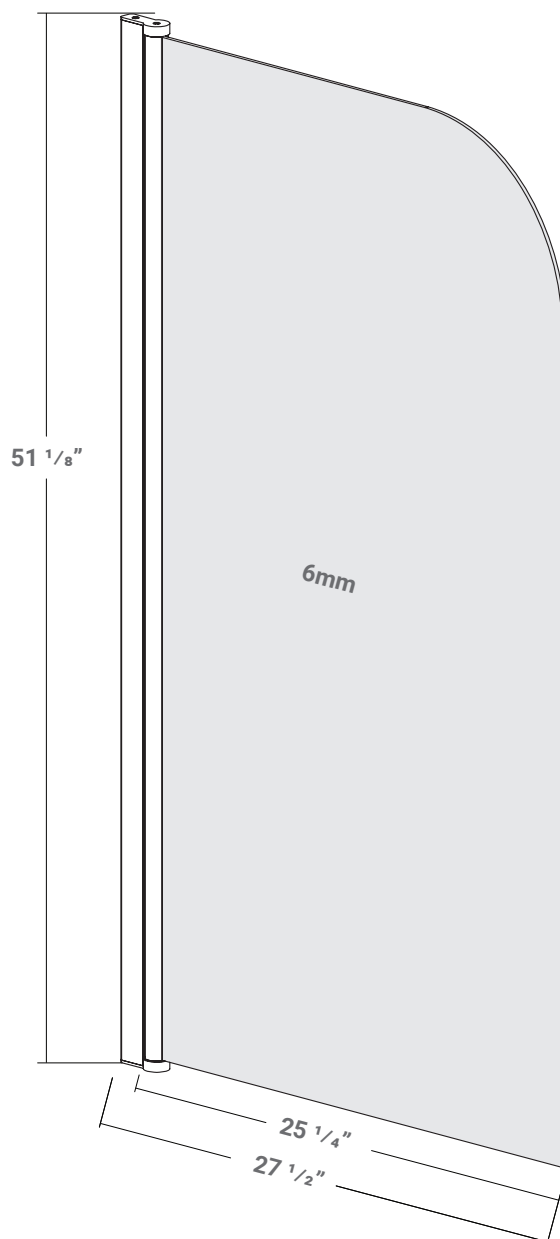

SHOWER DOORS, BATHSCREENS

CHROME: 58053 | BRUSHED NICKEL: 58050

51 1/8" x 27 1/2"

SATURNA

SHOWER DOORS, BATHSCREENS
CHROME: 58053, BRUSHED NICKEL: 58050
51 1/8" x 27 1/2"

SATURNA

REV. 10/18/2018

*Drawings are not to scale

*All measurements are $\pm 1/4"$

In keeping with our policy of continuing improvement, Acritec industries Corp. reserves the right to change product specifications without notice.

SHOWER DOORS, BATHSCREENS
CHROME: 58053, BRUSHED NICKEL: 58050
51 1/8" x 27 1/2"