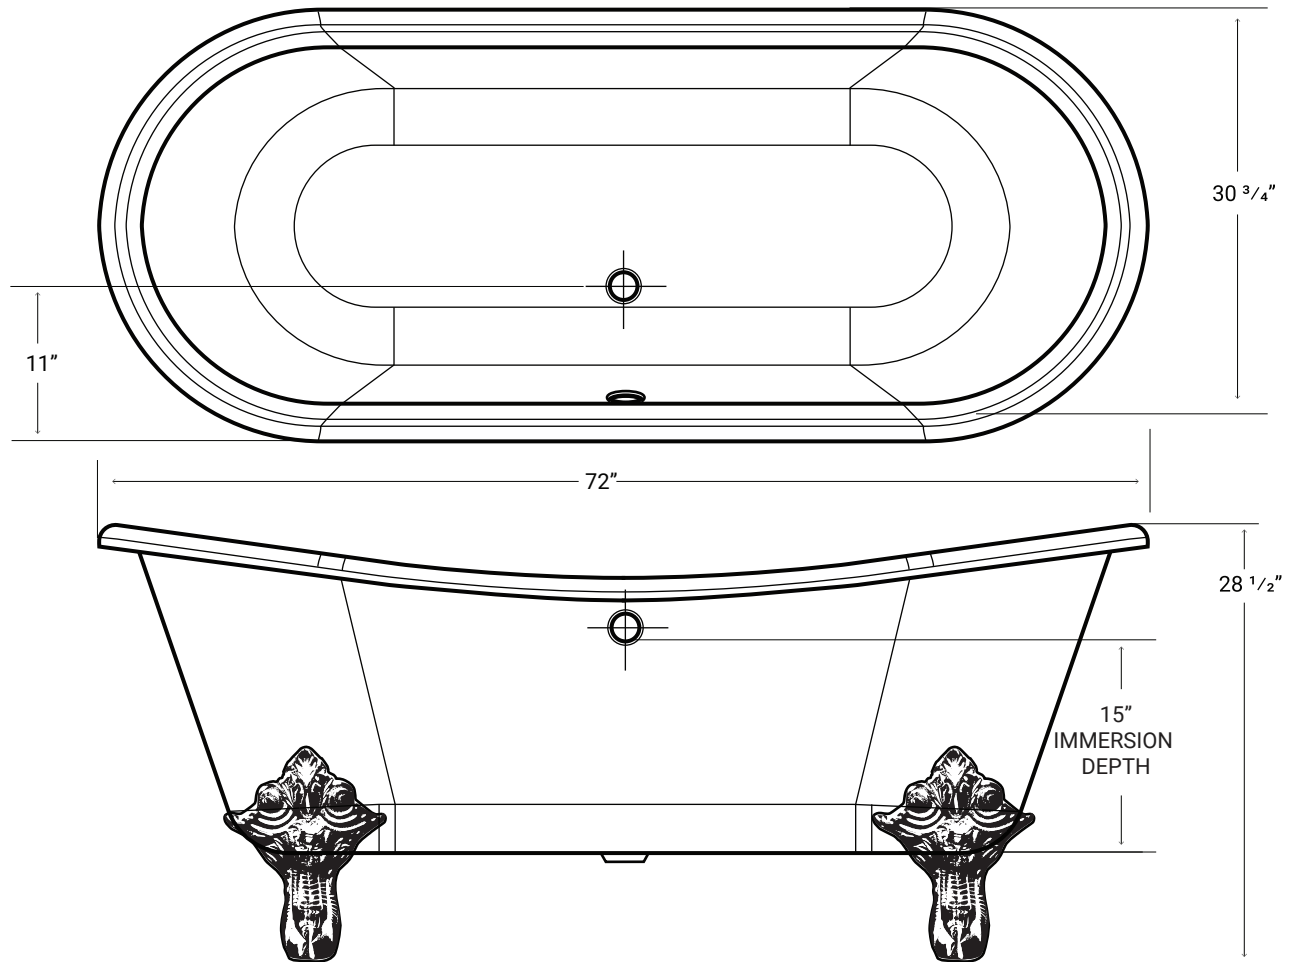

Kelpie

Product #: 48035

72" x 30 3/4" x 28 1/2" | Immersion Depth: 15"

DESIGN FEATURES

- Cast Iron
- Oval interior
- Rolled edge for comfortably resting you neck while bathing
- Gently sloping backrests
- Gargoyle feet
- Interior: White, porcelain enamel fired finish
- Exterior: hand finished white paint

PRODUCT SPECIFICATIONS

- Water Capacity - 57 US Gallons
- Weight: 397 lbs
- Immersion Depth: 15"
- 1 year limited manufacturer's warranty
- Faucet & overflow sold separately
- Certified to:
ASME A112.19.1
CSA B45.2-2013