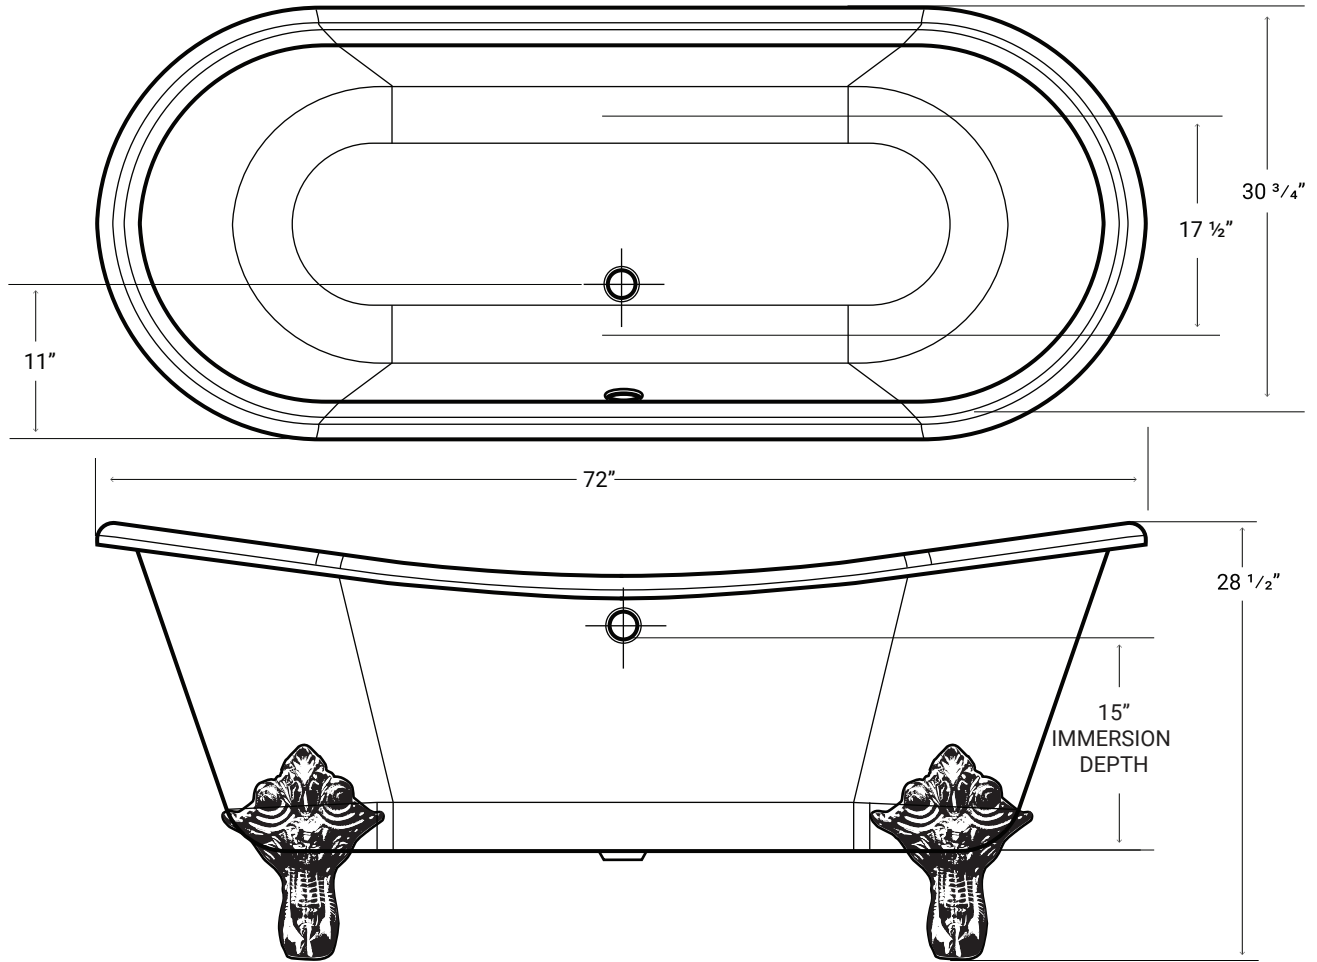

Kelpie

Product #: 48035

72" x 30 3/4" x 28 1/2" | Immersion Depth: 15"

DESIGN FEATURES

- Cast Iron
- Oval interior
- Rolled edge for comfortably resting you neck while bathing
- Gently sloping backrests
- Gargoyle feet
- Interior: White, porcelain enamel fired finish
- Exterior: hand finished white paint

PRODUCT SPECIFICATIONS

- Water Capacity - 57 US Gallons
- Weight: 397 lbs
- Immersion Depth: 15"
- 1 year limited manufacturer's warranty
- Faucet & overflow sold separately
- Certified to:
ASME A112.19.1
CSA B45.2-2013