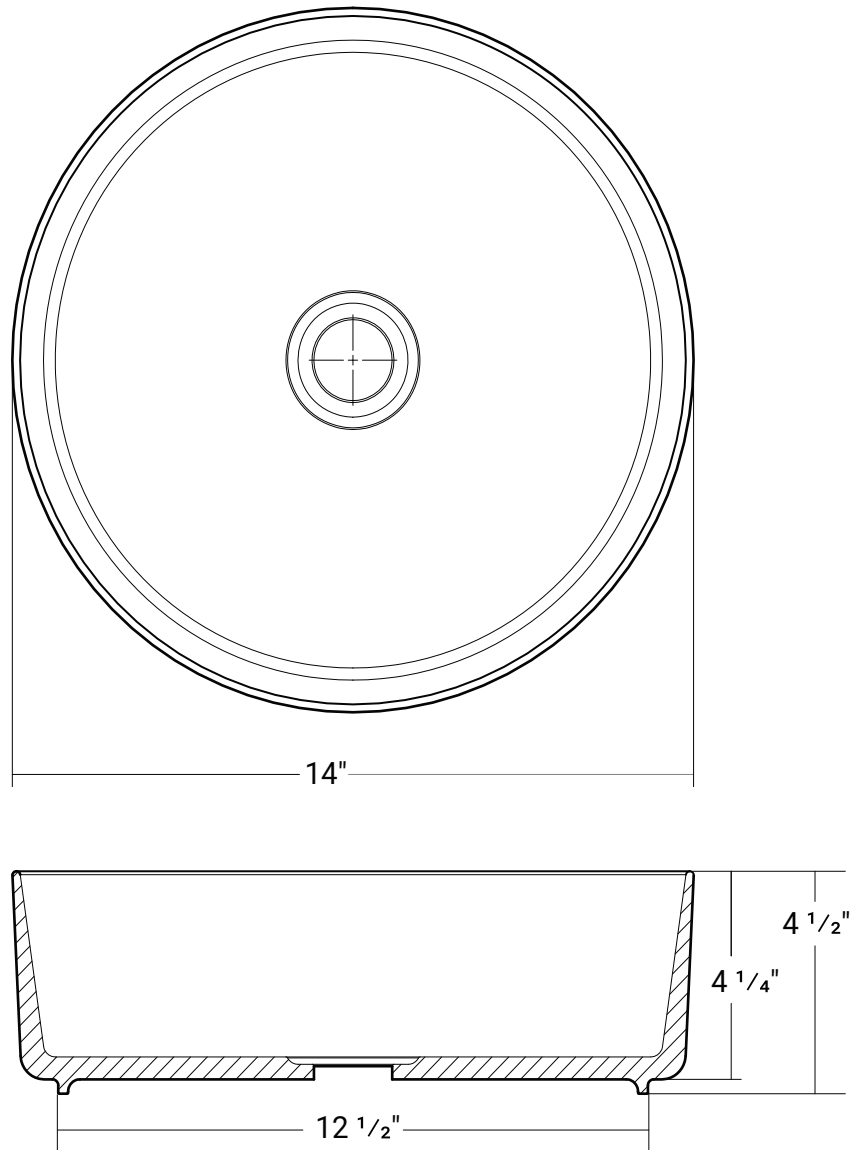

Acritec Industries Corp.

27049 Gloucester Way
Langley, B.C. V4W 3Y3

Tel: 604.607.0856

Fax: 604.607.0857

Email: info@acritec.com

Website: www.acritec.com

In keeping with our policy of continuing product improvement, Acritec Industries Corp. reserves the right to change product specifications without notice.

Important

*While we strive to provide accurate measurements for our customers, sometimes mistakes happen. Our goal is to help things run smoothly from shipment to installation, so if you notice any errors in our spec sheets, please let us know.

Our products are handmade & hand finished so you can expect a tolerance of $\pm 1/4$ " on all measurements. We strongly recommend waiting until your ordered product is on-site before attempting any rough-in carpentry or plumbing.

If you want to verify any of our measurements, please feel free to call or email us.

*Drawings are not to scale