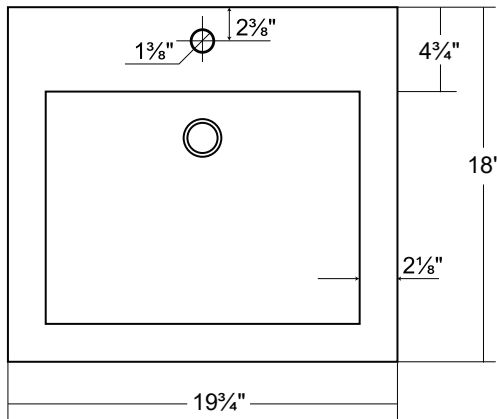

30010

Composite (Pure) Countertop

19 3/4" x 18" x 3 5/8"

Important

*While we strive to provide accurate measurements for our customers, sometimes mistakes happen. Our goal is to help things run smoothly from shipment to installation, so if you notice any errors in our spec sheets, please let us know.

Our products are handmade & hand finished so you can expect a tolerance of ± 1/4" on all measurements. We strongly recommend waiting until your ordered product is on-site before attempting any rough-in carpentry or plumbing.