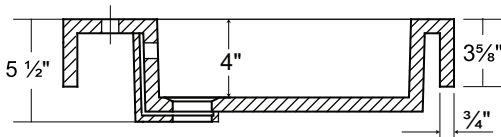

30010

Composite (Pure) Countertop

19 3/4" x 18" x 3 5/8"

Important

*While we strive to provide accurate measurements for our customers, sometimes mistakes happen. Our goal is to help things run smoothly from shipment to installation, so if you notice any errors in our spec sheets, please let us know.

Our products are handmade & hand finished so you can expect a tolerance of ± 1/4" on all measurements. We strongly recommend waiting until your ordered product is on-site before attempting any rough-in carpentry or plumbing.