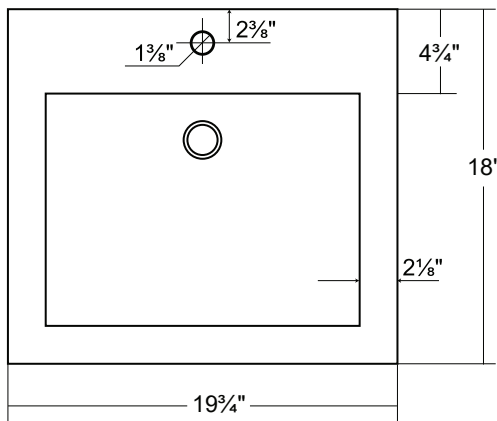

30010

Composite (Pure) Countertop

19 3/4" x 18" x 3 5/8"

Important

*While we strive to provide accurate measurements for our customers, sometimes mistakes happen. Our goal is to help things run smoothly from shipment to installation, so if you notice any errors in our spec sheets, please let us know.

Our products are handmade & hand finished so you can expect a tolerance of ± 1/4" on all measurements. We strongly recommend waiting until your ordered product is on-site before attempting any rough-in carpentry or plumbing.