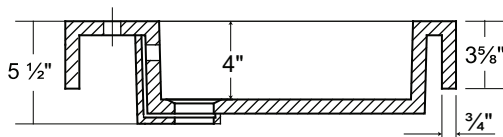

30010

Composite (Pure) Countertop

19 3/4" x 18" x 3 5/8"

Important

*While we strive to provide accurate measurements for our customers, sometimes mistakes happen. Our goal is to help things run smoothly from shipment to installation, so if you notice any errors in our spec sheets, please let us know.

Our products are handmade & hand finished so you can expect a tolerance of ± 1/4" on all measurements. We strongly recommend waiting until your ordered product is on-site before attempting any rough-in carpentry or plumbing.