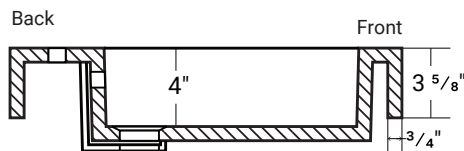

30011

Composite (Pure) Countertop

21 1/2" x 19 5/8" x 3 5/8"

Design Features

- Seamless solid surface composite construction formulated from a blend of natural and synthetic materials.
- Non-porous surface is anti-bacterial and easy to clean as well as impact, scratch and stain resistant
- Designed for above counter installation.
- Flat bottom, single centered rectangular bowl.
- 1 year limited manufacturer's warranty included

Product Specifications

- Generous rear faucet deck
- Faucet & drain not included
- Overflow included at back of bowl
- Available with a finished or non-finished back.

Pre-Drilled Faucet Holes

- Single Hole Centered: Add ("-01" to part number)
- 3 Holes @ 4": Add ("-04" to part number)
- 3 Holes @ 8": Add ("-08" to part number)

Cut View

Important

*While we strive to provide accurate measurements for our customers, sometimes mistakes happen. Our goal is to help things run smoothly from shipment to installation, so if you notice any errors in our spec sheets, please let us know.