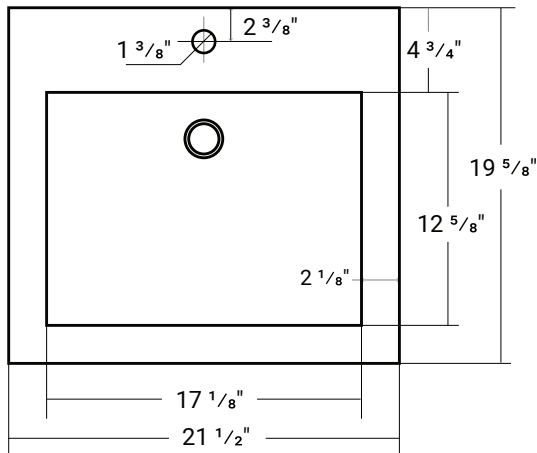

30011

Composite (Pure) Countertop

21 1/2" x 19 5/8" x 3 5/8"

Design Features

- Seamless solid surface composite construction formulated from a blend of natural and synthetic materials.
- Non-porous surface is anti-bacterial and easy to clean as well as impact, scratch and stain resistant
- Designed for above counter installation.
- Flat bottom, single centered rectangular bowl.
- 1 year limited manufacturer's warranty included

Product Specifications

- Generous rear faucet deck
- Faucet & drain not included
- Overflow included at back of bowl
- Available with a finished or non-finished back.

Pre-Drilled Faucet Holes

- Single Hole Centered: Add ("-01" to part number)
- 3 Holes @ 4": Add ("-04" to part number)
- 3 Holes @ 8": Add ("-08" to part number)

Cut View

Important

*While we strive to provide accurate measurements for our customers, sometimes mistakes happen. Our goal is to help things run smoothly from shipment to installation, so if you notice any errors in our spec sheets, please let us know.