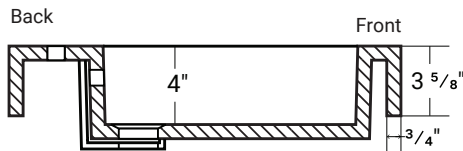

30011

Composite (Pure) Countertop

21 1/2" x 19 5/8" x 3 5/8"

Design Features

- Seamless solid surface composite construction formulated from a blend of natural and synthetic materials.
- Non-porous surface is anti-bacterial and easy to clean as well as impact, scratch and stain resistant
- Designed for above counter installation.
- Flat bottom, single centered rectangular bowl.
- 1 year limited manufacturer's warranty included

Product Specifications

- Generous rear faucet deck
- Faucet & drain not included
- Overflow included at back of bowl
- Available with a finished or non-finished back.

Pre-Drilled Faucet Holes

- Single Hole Centered: Add ("-01" to part number)
- 3 Holes @ 4": Add ("-04" to part number)
- 3 Holes @ 8": Add ("-08" to part number)

Cut View

Important

*While we strive to provide accurate measurements for our customers, sometimes mistakes happen. Our goal is to help things run smoothly from shipment to installation, so if you notice any errors in our spec sheets, please let us know.