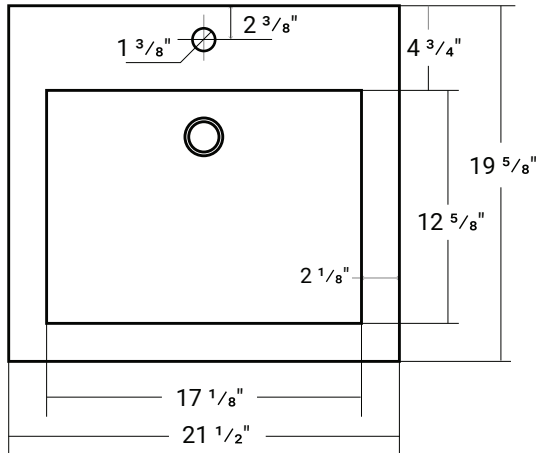

30011

Composite (Pure) Countertop

21 1/2" x 19 5/8" x 3 5/8"

Design Features

- Seamless solid surface composite construction formulated from a blend of natural and synthetic materials.
- Non-porous surface is anti-bacterial and easy to clean as well as impact, scratch and stain resistant
- Designed for above counter installation.
- Flat bottom, single centered rectangular bowl.
- 1 year limited manufacturer's warranty included

Product Specifications

- Generous rear faucet deck
- Faucet & drain not included
- Overflow included at back of bowl
- Available with a finished or non-finished back.

Pre-Drilled Faucet Holes

- Single Hole Centered: Add ("-01" to part number)
- 3 Holes @ 4": Add ("-04" to part number)
- 3 Holes @ 8": Add ("-08" to part number)

Cut View

Important

*While we strive to provide accurate measurements for our customers, sometimes mistakes happen. Our goal is to help things run smoothly from shipment to installation, so if you notice any errors in our spec sheets, please let us know.