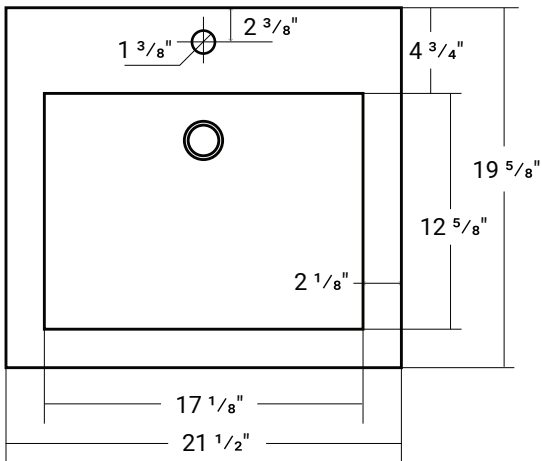

30012

Composite (Pure) Countertop

21 1/2" x 19 5/8" x 1 5/8"

Cut View

Important

*While we strive to provide accurate measurements for our customers, sometimes mistakes happen. Our goal is to help things run smoothly from shipment to installation, so if you notice any errors in our spec sheets, please let us know.

Our products are handmade & hand finished so you can expect a tolerance of ± 1/4" on all measurements. We strongly recommend waiting until your ordered product is on-site before attempting any rough-in carpentry or plumbing.

Product Specifications

- Generous rear faucet deck
- Faucet & drain not included
- Overflow included at back of bowl
- Available with a finished or non-finished back.

Pre-Drilled Faucet Holes

- Single Hole Centered: Add ("-01" to part number)
- 3 Holes @ 4": Add ("-04" to part number)
- 3 Holes @ 8": Add ("-08" to part number)