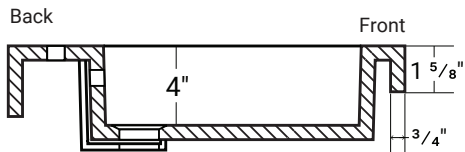

30012

Composite (Pure) Countertop

21 1/2" x 19 5/8" x 1 5/8"

Cut View

Important

*While we strive to provide accurate measurements for our customers, sometimes mistakes happen. Our goal is to help things run smoothly from shipment to installation, so if you notice any errors in our spec sheets, please let us know.

Our products are handmade & hand finished so you can expect a tolerance of ± 1/4" on all measurements. We strongly recommend waiting until your ordered product is on-site before attempting any rough-in carpentry or plumbing.