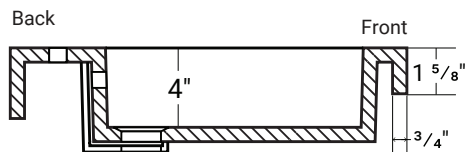

Cut View

Important

*While we strive to provide accurate measurements for our customers, sometimes mistakes happen. Our goal is to help things run smoothly from shipment to installation, so if you notice any errors in our spec sheets, please let us know.

Our products are handmade & hand finished so you can expect a tolerance of ± 1/4" on all measurements. We strongly recommend waiting until your ordered product is on-site before attempting any rough-in carpentry or plumbing.

If you want to verify any of our measurements, please feel free to call or email us.

*Drawings are not to scale

Acritec Industries Corp.

27049 Gloucester Way
Langley, B.C. V4W 3Y3

Tel: 604.607.0856

Fax: 604.607.0857

Email: info@acritec.com

Website: www.acritec.com

In keeping with our policy of continuing product improvement, Acritec Industries Corp. reserves the right to change product specifications without notice.