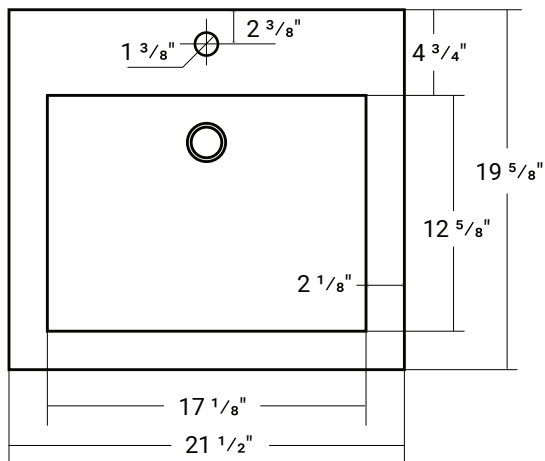

30012

Composite (Pure) Countertop

21 1/2" x 19 5/8" x 1 5/8"

Design Features

- Seamless solid surface composite construction formulated from a blend of natural and synthetic materials.
- Non-porous surface is anti-bacterial and easy to clean as well as impact, scratch and stain resistant
- Designed for above counter installation.
- Flat bottom, single centered rectangular bowl.
- 1 year limited manufacturer's warranty included

Product Specifications

- Generous rear faucet deck
- Faucet & drain not included
- Overflow included at back of bowl
- Available with a finished or non-finished back.

Pre-Drilled Faucet Holes

- Single Hole Centered: Add ("-01" to part number)
- 3 Holes @ 4": Add ("-04" to part number)
- 3 Holes @ 8": Add ("-08" to part number)

Cut View

Important

*While we strive to provide accurate measurements for our customers, sometimes mistakes happen. Our goal is to help things run smoothly from shipment to installation, so if you notice any errors in our spec sheets, please let us know.