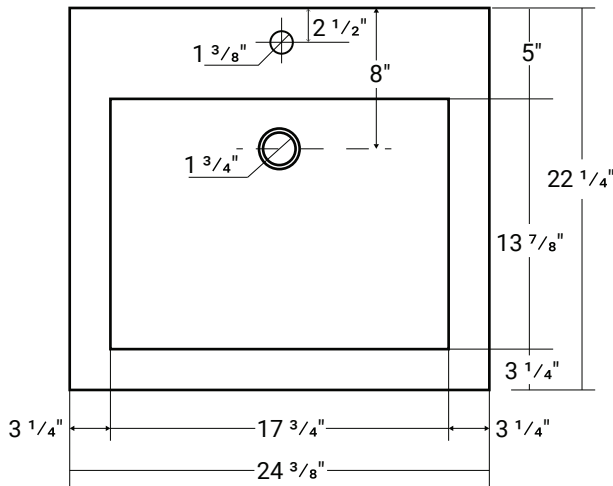

30013

Composite (Pure) Countertop

24 ³/₈" x 22 ¹/₄" x 1 ⁵/₈"

Design Features

- Seamless solid surface composite construction formulated from a blend of natural and synthetic materials.
- Non-porous surface is anti-bacterial and easy to clean as well as impact, scratch and stain resistant
- Designed for above counter installation.
- Flat bottom, single centered rectangular bowl.
- 1 year limited manufacturer's warranty included

Product Specifications

- Generous rear faucet deck
- Faucet & drain not included
- Overflow included at back of bowl
- Available with a finished or non-finished back.

Pre-Drilled Faucet Holes

- Single Hole Centered: Add ("-01" to part number)
- 3 Holes @ 4": Add ("-04" to part number)
- 3 Holes @ 8": Add ("-08" to part number)