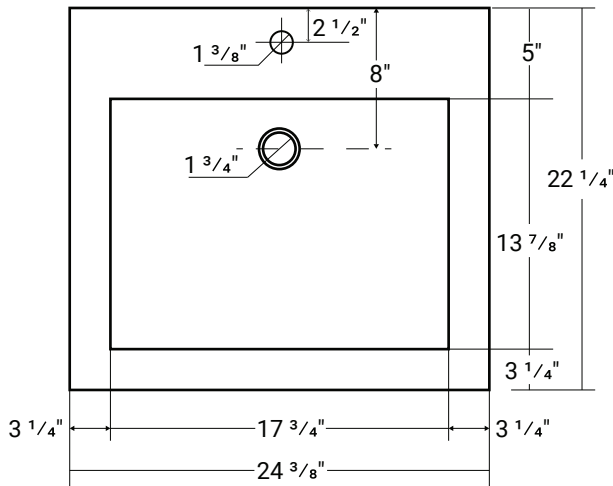

30013

Composite (Pure) Countertop

24 3/8" x 22 1/4" x 1 5/8"

Design Features

- Seamless solid surface composite construction formulated from a blend of natural and synthetic materials.
- Non-porous surface is anti-bacterial and easy to clean as well as impact, scratch and stain resistant
- Designed for above counter installation.
- Flat bottom, single centered rectangular bowl.
- 1 year limited manufacturer's warranty included

Product Specifications

- Generous rear faucet deck
- Faucet & drain not included
- Overflow included at back of bowl
- Available with a finished or non-finished back.

Important

*While we strive to provide accurate measurements for our customers, sometimes mistakes happen. Our goal is to help things run smoothly from shipment to installation, so if you notice any errors in our spec sheets, please let us know.

If you want to verify any of our measurements, please feel free to call or email us.

*Drawings are not to scale

Pre-Drilled Faucet Holes

- Single Hole Centered: Add ("-01" to part number)
- 3 Holes @ 4": Add ("-04" to part number)
- 3 Holes @ 8": Add ("-08" to part number)