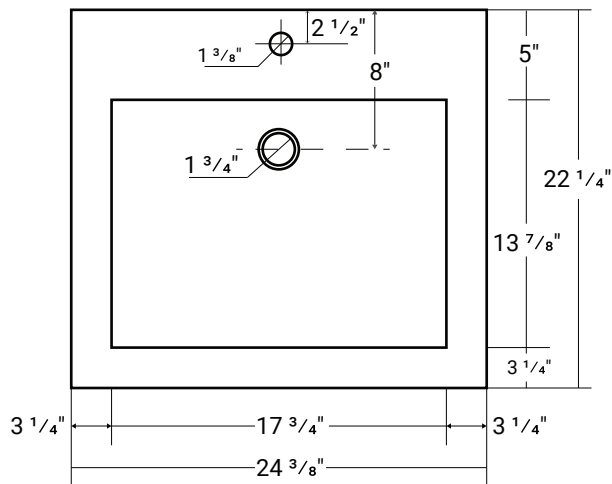

30014

Composite (Pure) Countertop

24 ³/₈" x 22 ¹/₄" x 3 ⁵/₈"

Design Features

- Seamless solid surface composite construction formulated from a blend of natural and synthetic materials.
- Non-porous surface is anti-bacterial and easy to clean as well as impact, scratch and stain resistant
- Designed for above counter installation.
- Flat bottom, single centered rectangular bowl.
- 1 year limited manufacturer's warranty included

Product Specifications

- Generous rear faucet deck
- Faucet & drain not included
- Overflow included at back of bowl
- Available with a finished or non-finished back.

Pre-Drilled Faucet Holes

- Single Hole Centered: Add ("-01" to part number)
- 3 Holes @ 4": Add ("-04" to part number)
- 3 Holes @ 8": Add ("-08" to part number)