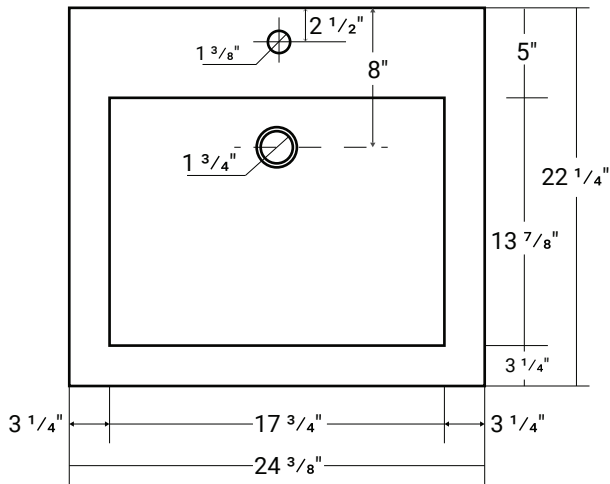

30014

Composite (Pure) Countertop

24 3/8" x 22 1/4" x 3 5/8"

Design Features

- Seamless solid surface composite construction formulated from a blend of natural and synthetic materials.
- Non-porous surface is anti-bacterial and easy to clean as well as impact, scratch and stain resistant
- Designed for above counter installation.
- Flat bottom, single centered rectangular bowl.
- 1 year limited manufacturer's warranty included

Product Specifications

- Generous rear faucet deck
- Faucet & drain not included
- Overflow included at back of bowl
- Available with a finished or non-finished back.

Pre-Drilled Faucet Holes

- Single Hole Centered: Add ("-01" to part number)
- 3 Holes @ 4": Add ("-04" to part number)
- 3 Holes @ 8": Add ("-08" to part number)