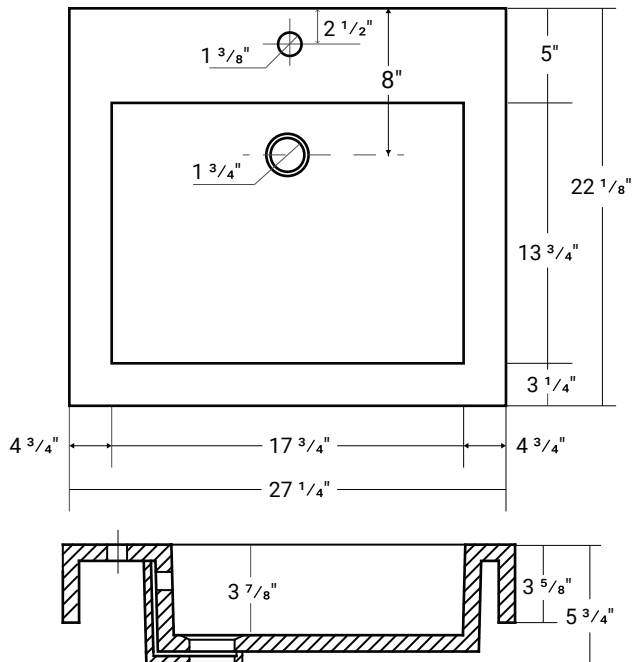

Important

*While we strive to provide accurate measurements for our customers, sometimes mistakes happen. Our goal is to help things run smoothly from shipment to installation, so if you notice any errors in our spec sheets, please let us know.

Our products are handmade & hand finished so you can expect a tolerance of $\pm 1/4$ " on all measurements. We strongly recommend waiting until your ordered product is on-site before attempting any rough-in carpentry or plumbing.

If you want to verify any of our measurements, please feel free to call or email us.

*Drawings are not to scale

Acritec Industries Corp.

27049 Gloucester Way
Langley, B.C. V4W 3Y3

Tel: 604.607.0856

Fax: 604.607.0857

Email: info@acritec.com

Website: www.acritec.com

In keeping with our policy of continuing product improvement, Acritec Industries Corp. reserves the right to change product specifications without notice.