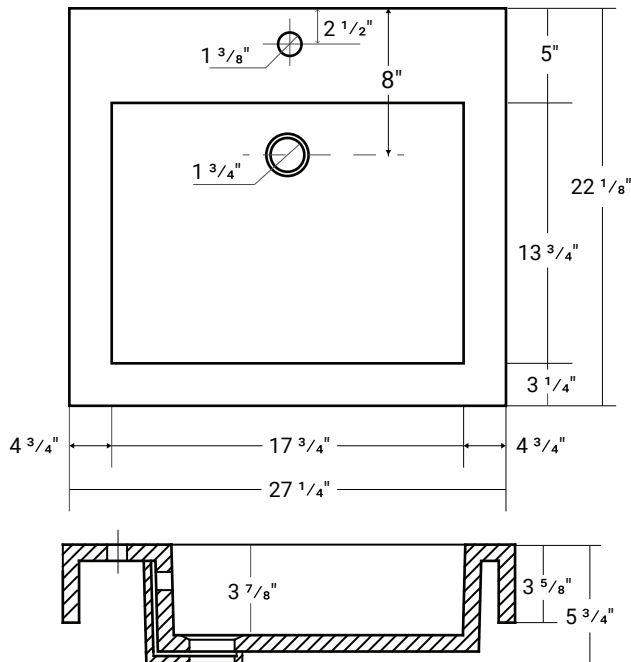

Important

*While we strive to provide accurate measurements for our customers, sometimes mistakes happen. Our goal is to help things run smoothly from shipment to installation, so if you notice any errors in our spec sheets, please let us know.

Our products are handmade & hand finished so you can expect a tolerance of $\pm 1/4$ " on all measurements. We strongly recommend waiting until your ordered product is on-site before attempting any rough-in carpentry or plumbing.

If you want to verify any of our measurements, please feel free to call or email us.

*Drawings are not to scale

Acritec Industries Corp.

27049 Gloucester Way
Langley, B.C. V4W 3Y3

Tel: 604.607.0856

Fax: 604.607.0857

Email: info@acritec.com

Website: www.acritec.com

In keeping with our policy of continuing product improvement, Acritec Industries Corp. reserves the right to change product specifications without notice.