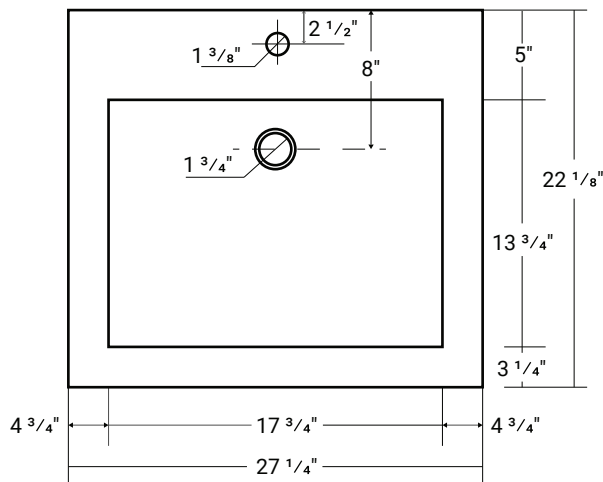

30016

Composite (Pure) Countertop

27 1/4" x 22 1/8" x 1 5/8"

Design Features

- Seamless solid surface composite construction formulated from a blend of natural and synthetic materials.
- Non-porous surface is anti-bacterial and easy to clean as well as impact, scratch and stain resistant
- Designed for above counter installation.
- Flat bottom, single centered rectangular bowl.
- 1 year limited manufacturer's warranty included

Product Specifications

- Generous rear faucet deck
- Faucet & drain not included
- Overflow included at back of bowl
- Available with a finished or non-finished back.

Pre-Drilled Faucet Holes

- Single Hole Centered: Add ("-01" to part number)
- 3 Holes @ 4": Add ("-04" to part number)
- 3 Holes @ 8": Add ("-08" to part number)