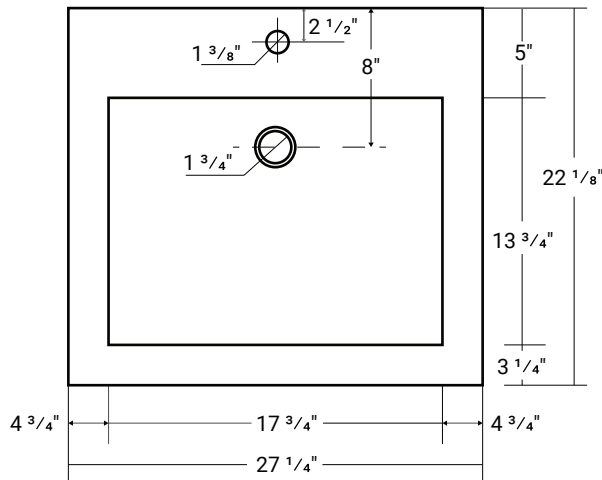

30016

Composite (Pure) Countertop

27 1/4" x 22 1/8" x 1 5/8"

Design Features

- Seamless solid surface composite construction formulated from a blend of natural and synthetic materials.
- Non-porous surface is anti-bacterial and easy to clean as well as impact, scratch and stain resistant
- Designed for above counter installation.
- Flat bottom, single centered rectangular bowl.
- 1 year limited manufacturer's warranty included

Product Specifications

- Generous rear faucet deck
- Faucet & drain not included
- Overflow included at back of bowl
- Available with a finished or non-finished back.

Pre-Drilled Faucet Holes

- Single Hole Centered: Add ("-01" to part number)
- 3 Holes @ 4": Add ("-04" to part number)
- 3 Holes @ 8": Add ("-08" to part number)