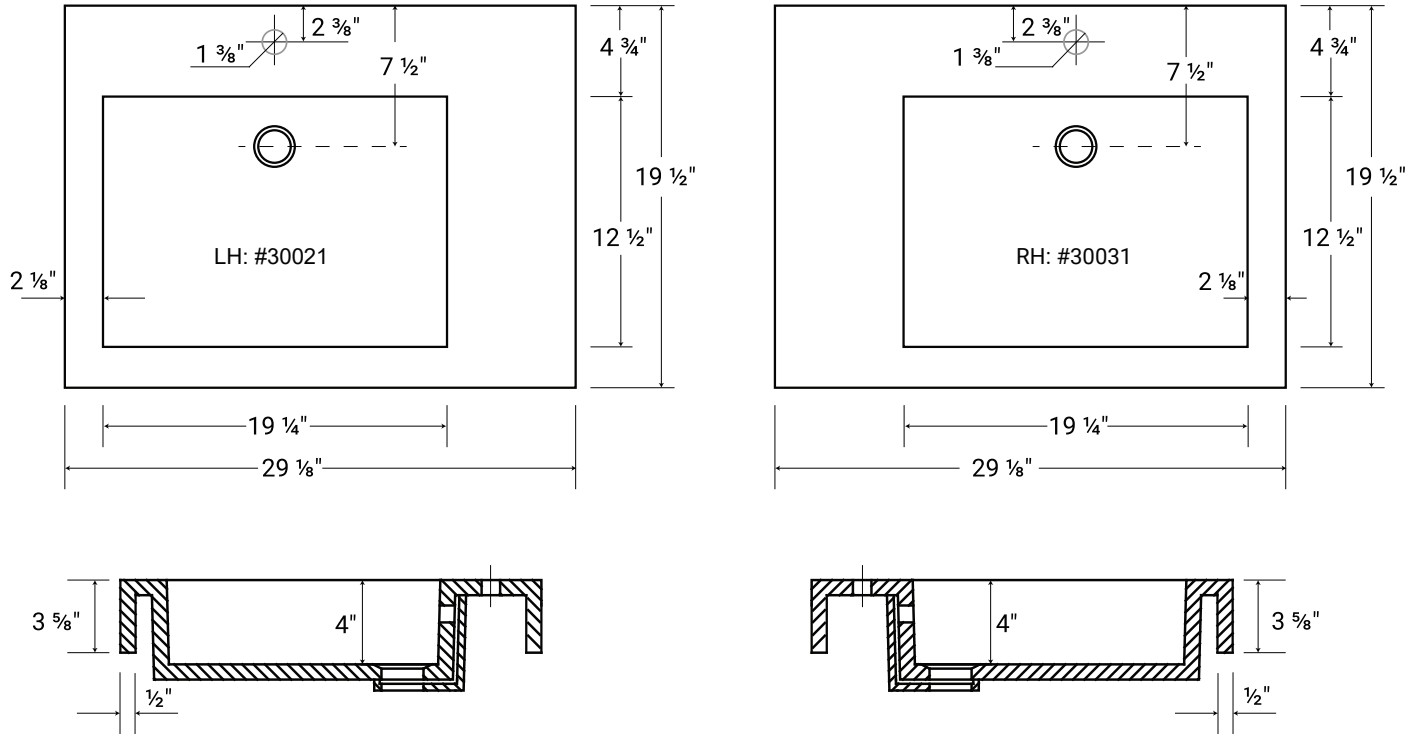

COMPOSITE (PURE) COUNTERTOP SINGLE OFFSET BOWL | BATHROOM BASIN

***Faucet not Included**

Product LH: #30021 | RH: #30031

29 1/8" x 19 1/2" x 3 5/8"

Model: RA-3020

Design Features

- Seamless solid surface composite construction formulated from a blend of natural and synthetic materials.
- Non-porous surface is anti-bacterial and easy to clean as well as impact, scratch and stain resistant
- Designed for above counter installation.
- Flat bottom, single left side rectangular bowl
- 1 year limited manufacturer's warranty included

Product Specifications

- Generous rear faucet deck
- Faucet & drain not included
- Overflow included at back of bowl
- Available with a finished or non-finished back.

Pre-Drilled Faucet Holes

- Single Hole Centered: Add ("-01" to part number)
- 3 Holes @ 4": Add ("-04" to part number)
- 3 Holes @ 8": Add ("-08" to part number)