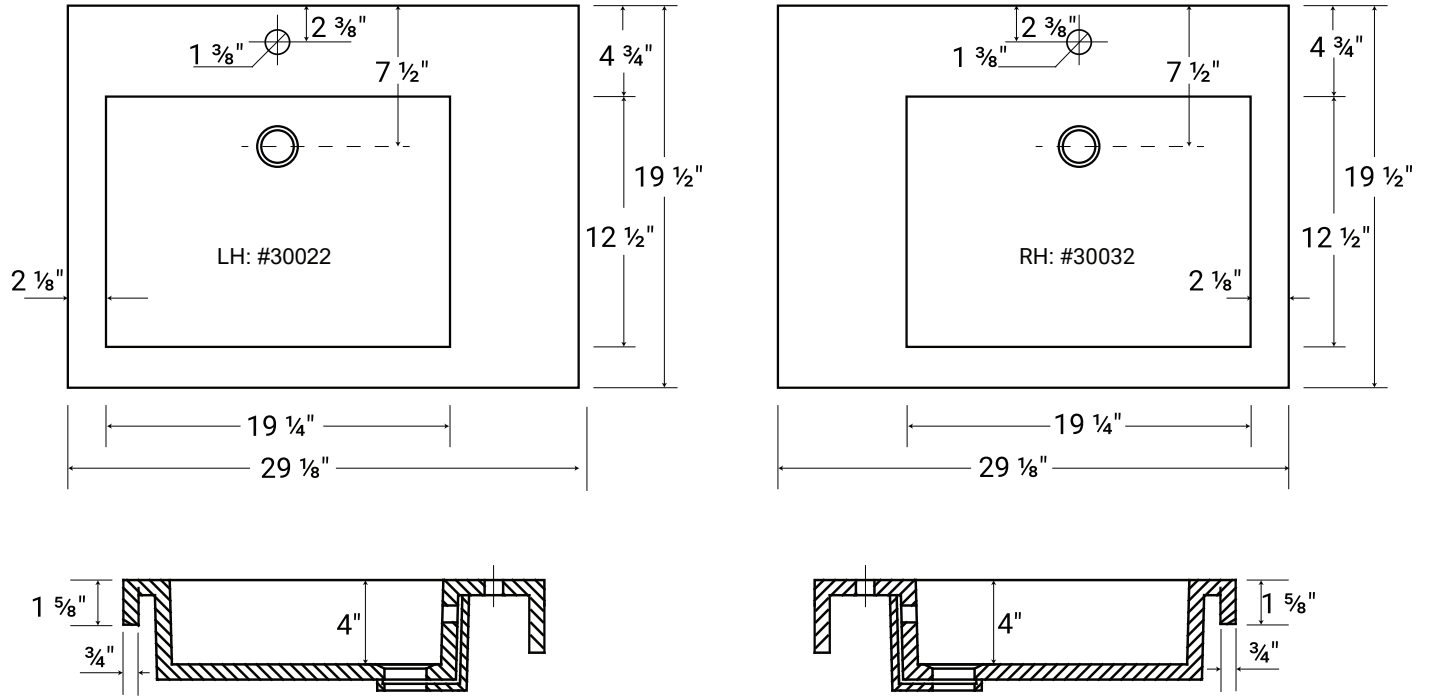

Acritec Industries Corp.

27049 Gloucester Way
Langley, B.C. V4W 3Y3

Tel: 604.607.0856

Fax: 604.607.0857

Email: info@acritec.com

Website: www.acritec.com

In keeping with our policy of continuing product improvement, Acritec Industries Corp. reserves the right to change product specifications without notice.

Important

*While we strive to provide accurate measurements for our customers, sometimes mistakes happen. Our goal is to help things run smoothly from shipment to installation, so if you notice any errors in our spec sheets, please let us know.

Our products are handmade & hand finished so you can expect a tolerance of ± 1/4" on all measurements. We strongly recommend waiting until your ordered product is on-site before attempting any rough-in carpentry or plumbing.

If you want to verify any of our measurements, please feel free to call or email us.

*Drawings are not to scale