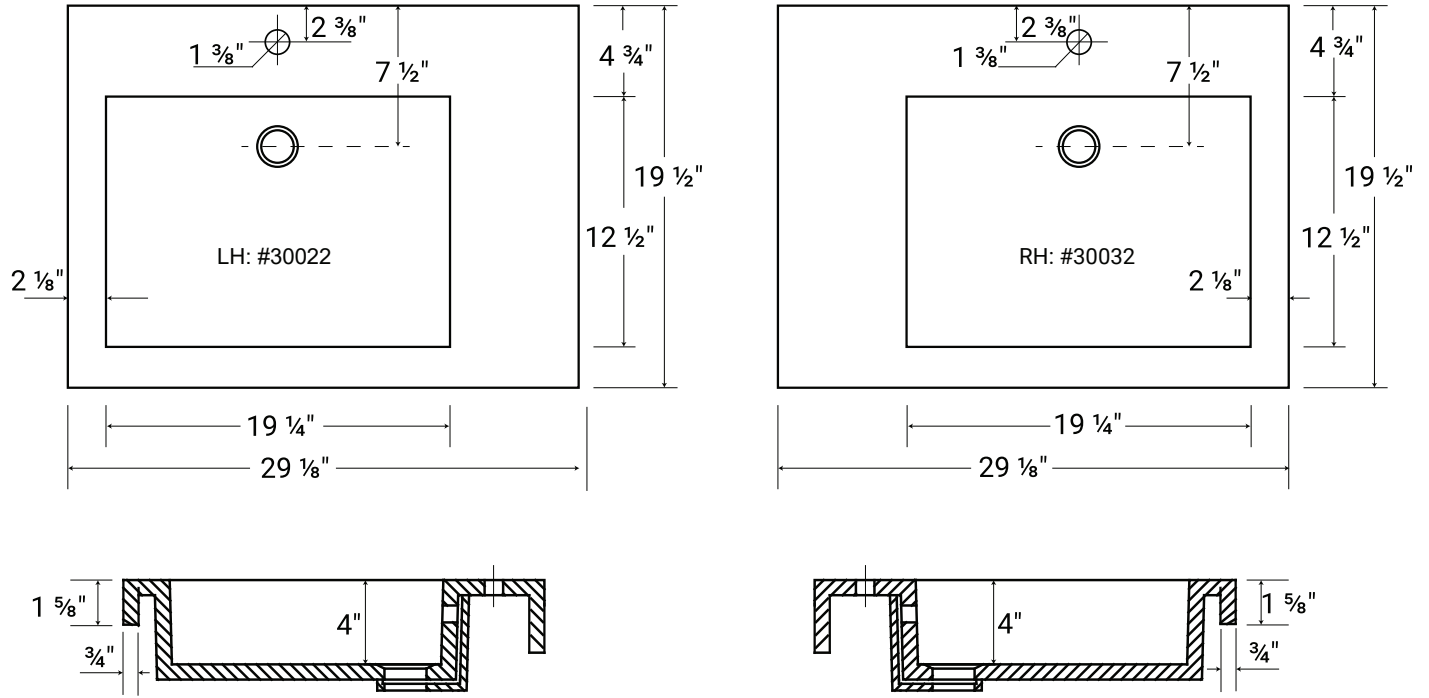

COMPOSITE (PURE) COUNTERTOP SINGLE OFFSET BOWL | BATHROOM BASIN

***Faucet not Included**

Product LH: #30022 | RH: #30032

29 1/8" x 19 1/2" x 1 5/8"

Model: RA-3020LP

Design Features

- Seamless solid surface composite construction formulated from a blend of natural and synthetic materials.
- Non-porous surface is anti-bacterial and easy to clean as well as impact, scratch and stain resistant
- Designed for above counter installation.
- Flat bottom, single left side rectangular bowl
- 1 year limited manufacturer's warranty included

Product Specifications

- Generous rear faucet deck
- Faucet & drain not included
- Overflow included at back of bowl
- Available with a finished or non-finished back.

Pre-Drilled Faucet Holes

- Single Hole Centered: Add ("-01" to part number)
- 3 Holes @ 4": Add ("-04" to part number)
- 3 Holes @ 8": Add ("-08" to part number)