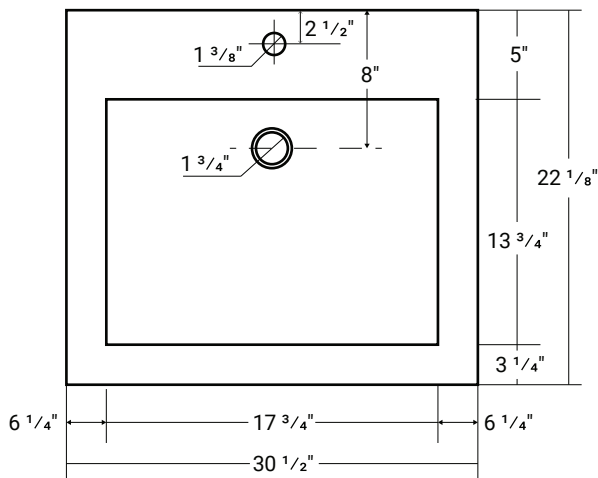

30045

Composite (Pure) Countertop

30 1/2" x 22 1/8" x 3 5/8"

Design Features

- Seamless solid surface composite construction formulated from a blend of natural and synthetic materials.
- Non-porous surface is anti-bacterial and easy to clean as well as impact, scratch and stain resistant
- Designed for above counter installation.
- Flat bottom, single centered rectangular bowl.
- 1 year limited manufacturer's warranty included

Product Specifications

- Generous rear faucet deck
- Faucet & drain not included
- Overflow included at back of bowl
- Available with a finished or non-finished back.

Important

*While we strive to provide accurate measurements for our customers, sometimes mistakes happen. Our goal is to help things run smoothly from shipment to installation, so if you notice any errors in our spec sheets, please let us know.

If you want to verify any of our measurements, please feel free to call or email us.

*Drawings are not to scale

Pre-Drilled Faucet Holes

- Single Hole Centered: Add ("-01" to part number)
- 3 Holes @ 4": Add ("-04" to part number)
- 3 Holes @ 8": Add ("-08" to part number)