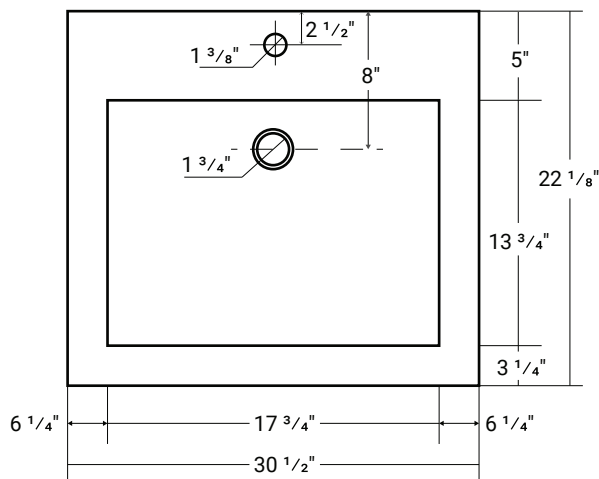

30046

Composite (Pure) Countertop

30 1/2" x 22 1/8" x 1 5/8"

Design Features

- Seamless solid surface composite construction formulated from a blend of natural and synthetic materials.
- Non-porous surface is anti-bacterial and easy to clean as well as impact, scratch and stain resistant
- Designed for above counter installation.
- Flat bottom, single centered rectangular bowl.
- 1 year limited manufacturer's warranty included

Product Specifications

- Generous rear faucet deck
- Faucet & drain not included
- Overflow included at back of bowl
- Available with a finished or non-finished back.

Pre-Drilled Faucet Holes

- Single Hole Centered: Add ("-01" to part number)
- 3 Holes @ 4": Add ("-04" to part number)
- 3 Holes @ 8": Add ("-08" to part number)