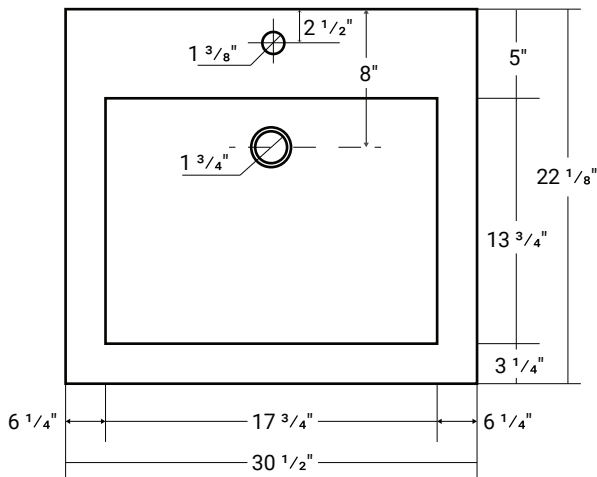

30046

Composite (Pure) Countertop

30 1/2" x 22 1/8" x 1 5/8"

Design Features

- Seamless solid surface composite construction formulated from a blend of natural and synthetic materials.
- Non-porous surface is anti-bacterial and easy to clean as well as impact, scratch and stain resistant
- Designed for above counter installation.
- Flat bottom, single centered rectangular bowl.
- 1 year limited manufacturer's warranty included

Product Specifications

- Generous rear faucet deck
- Faucet & drain not included
- Overflow included at back of bowl
- Available with a finished or non-finished back.

Pre-Drilled Faucet Holes

- Single Hole Centered: Add ("-01" to part number)
- 3 Holes @ 4": Add ("-04" to part number)
- 3 Holes @ 8": Add ("-08" to part number)