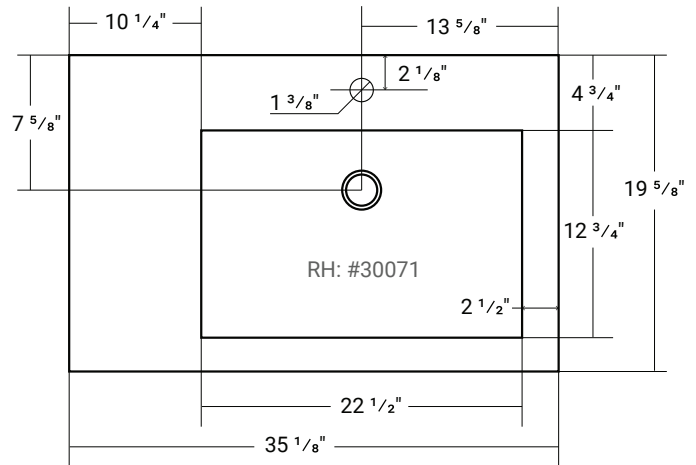

COMPOSITE (PURE) COUNTERTOP SINGLE OFFSET BOWL | BATHROOM BASIN

***Faucet not Included**

Product LH: #30061 | RH: #30071

35 1/8" x 19 1/2" x 3 5/8"

Model: RA-3620

Design Features

- Seamless solid surface composite construction formulated from a blend of natural and synthetic materials.
- Non-porous surface is anti-bacterial and easy to clean as well as impact, scratch and stain resistant
- Designed for above counter installation.
- Flat bottom, single left side rectangular bowl
- 1 year limited manufacturer's warranty included

Product Specifications

- Generous rear faucet deck
- Faucet & drain not included
- Overflow included at back of bowl
- Available with a finished or non-finished back.

Pre-Drilled Faucet Holes

- Single Hole Centered: Add ("-01" to part number)
- 3 Holes @ 4": Add ("-04" to part number)
- 3 Holes @ 8": Add ("-08" to part number)