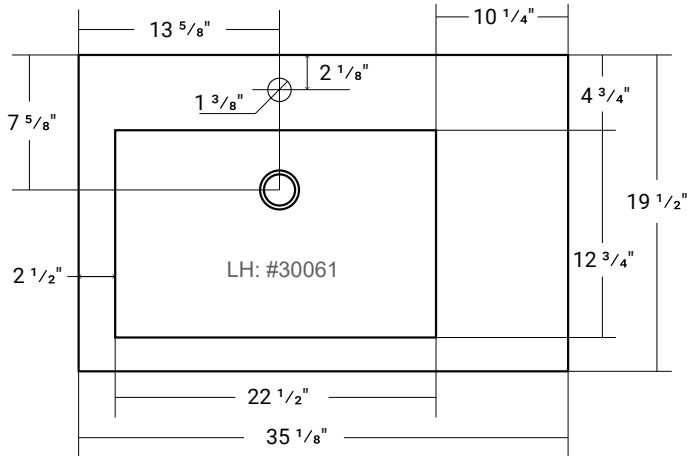

COMPOSITE (PURE) COUNTERTOP SINGLE OFFSET BOWL | BATHROOM BASIN

***Faucet not Included**

Product LH: #30061 | RH: #30071

35 1/8" x 19 1/2" x 3 5/8"

Model: RA-3620

Design Features

- Seamless solid surface composite construction formulated from a blend of natural and synthetic materials.
- Non-porous surface is anti-bacterial and easy to clean as well as impact, scratch and stain resistant
- Designed for above counter installation.
- Flat bottom, single left side rectangular bowl
- 1 year limited manufacturer's warranty included

Product Specifications

- Generous rear faucet deck
- Faucet & drain not included
- Overflow included at back of bowl
- Available with a finished or non-finished back.

Pre-Drilled Faucet Holes

- Single Hole Centered: Add ("-01" to part number)
- 3 Holes @ 4": Add ("-04" to part number)
- 3 Holes @ 8": Add ("-08" to part number)