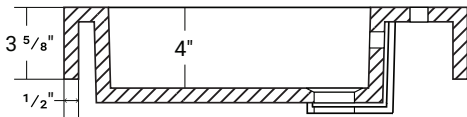

Acritec Industries Corp.

27049 Gloucester Way
Langley, B.C. V4W 3Y3

Tel: 604.607.0856

Fax: 604.607.0857

Email: info@acritec.com

Website: www.acritec.com

In keeping with our policy of continuing product improvement, Acritec Industries Corp. reserves the right to change product specifications without notice.

Important

*While we strive to provide accurate measurements for our customers, sometimes mistakes happen. Our goal is to help things run smoothly from shipment to installation, so if you notice any errors in our spec sheets, please let us know.

Our products are handmade & hand finished so you can expect a tolerance of $\pm 1/4$ " on all measurements. We strongly recommend waiting until your ordered product is on-site before attempting any rough-in carpentry or plumbing.

If you want to verify any of our measurements, please feel free to call or email us.

*Drawings are not to scale