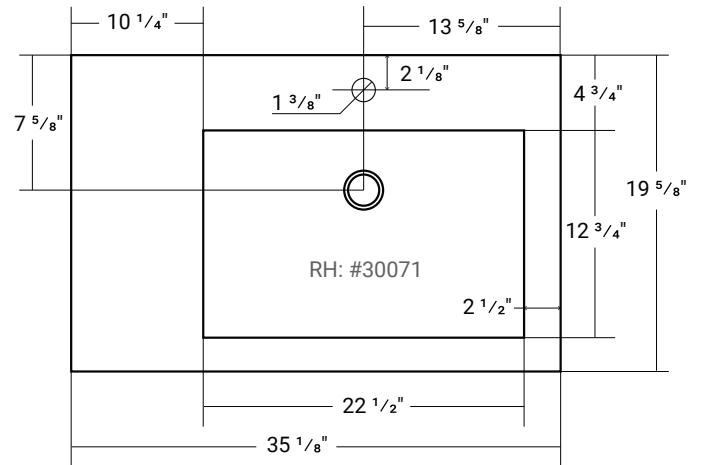

Acritec Industries Corp.

27049 Gloucester Way
Langley, B.C. V4W 3Y3

Tel: 604.607.0856

Fax: 604.607.0857

Email: info@acritec.com

Website: www.acritec.com

In keeping with our policy of continuing product improvement, Acritec Industries Corp. reserves the right to change product specifications without notice.

Important

*While we strive to provide accurate measurements for our customers, sometimes mistakes happen. Our goal is to help things run smoothly from shipment to installation, so if you notice any errors in our spec sheets, please let us know.

Our products are handmade & hand finished so you can expect a tolerance of $\pm 1/4$ " on all measurements. We strongly recommend waiting until your ordered product is on-site before attempting any rough-in carpentry or plumbing.

If you want to verify any of our measurements, please feel free to call or email us.

*Drawings are not to scale