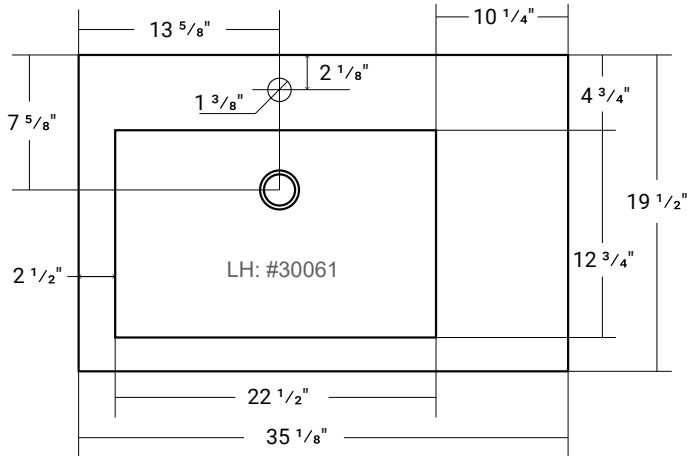

Acritec Industries Corp.

27049 Gloucester Way
Langley, B.C. V4W 3Y3

Tel: 604.607.0856

Fax: 604.607.0857

Email: info@acritec.com

Website: www.acritec.com

In keeping with our policy of continuing product improvement, Acritec Industries Corp. reserves the right to change product specifications without notice.

Important

*While we strive to provide accurate measurements for our customers, sometimes mistakes happen. Our goal is to help things run smoothly from shipment to installation, so if you notice any errors in our spec sheets, please let us know.

Our products are handmade & hand finished so you can expect a tolerance of $\pm 1/4$ " on all measurements. We strongly recommend waiting until your ordered product is on-site before attempting any rough-in carpentry or plumbing.

If you want to verify any of our measurements, please feel free to call or email us.

*Drawings are not to scale