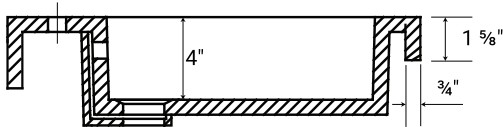

COMPOSITE (PURE) COUNTERTOP SINGLE OFFSET BOWL | BATHROOM BASIN

***Faucet not Included**

Product LH: #30062 | RH: #30072

35 1/8" x 19 1/2" x 1 5/8"

Model: RA-3620LP

Design Features

- Seamless solid surface composite construction formulated from a blend of natural and synthetic materials.
- Non-porous surface is anti-bacterial and easy to clean as well as impact, scratch and stain resistant
- Designed for above counter installation.
- Flat bottom, single left side rectangular bowl
- 1 year limited manufacturer's warranty included

Product Specifications

- Generous rear faucet deck
- Faucet & drain not included
- Overflow included at back of bowl
- Available with a finished or non-finished back.

Pre-Drilled Faucet Holes

- Single Hole Centered: Add ("-01" to part number)
- 3 Holes @ 4": Add ("-04" to part number)
- 3 Holes @ 8": Add ("-08" to part number)