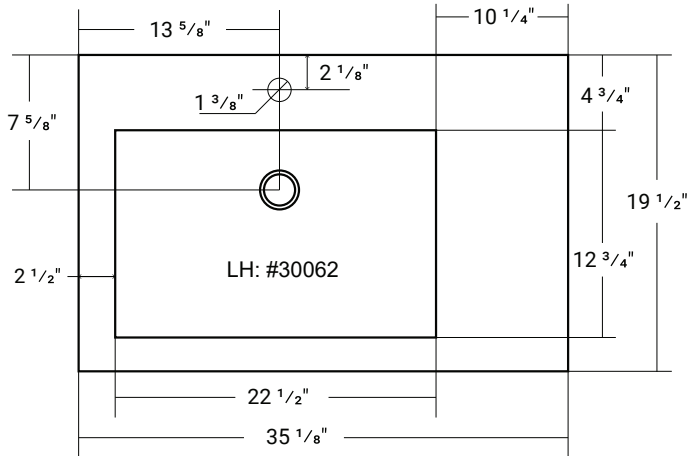

COMPOSITE (PURE) COUNTERTOP SINGLE OFFSET BOWL | BATHROOM BASIN

***Faucet not Included**

Product LH: #30062 | RH: #30072

35 1/8" x 19 1/2" x 1 5/8"

Model: RA-3620LP

Design Features

- Seamless solid surface composite construction formulated from a blend of natural and synthetic materials.
- Non-porous surface is anti-bacterial and easy to clean as well as impact, scratch and stain resistant
- Designed for above counter installation.
- Flat bottom, single left side rectangular bowl
- 1 year limited manufacturer's warranty included

Product Specifications

- Generous rear faucet deck
- Faucet & drain not included
- Overflow included at back of bowl
- Available with a finished or non-finished back.

Pre-Drilled Faucet Holes

- Single Hole Centered: Add ("-01" to part number)
- 3 Holes @ 4": Add ("-04" to part number)
- 3 Holes @ 8": Add ("-08" to part number)