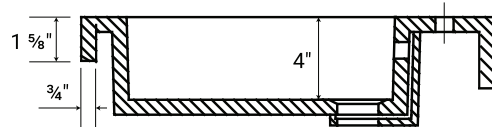

COMPOSITE (PURE) COUNTERTOP SINGLE OFFSET BOWL | BATHROOM BASIN

***Faucet not Included**

Product LH: #30062 | RH: #30072

35 1/8" x 19 1/2" x 1 5/8"

Model: RA-3620LP

Design Features

- Seamless solid surface composite construction formulated from a blend of natural and synthetic materials.
- Non-porous surface is anti-bacterial and easy to clean as well as impact, scratch and stain resistant
- Designed for above counter installation.
- Flat bottom, single left side rectangular bowl
- 1 year limited manufacturer's warranty included

Product Specifications

- Generous rear faucet deck
- Faucet & drain not included
- Overflow included at back of bowl
- Available with a finished or non-finished back.

Pre-Drilled Faucet Holes

- Single Hole Centered: Add ("-01" to part number)
- 3 Holes @ 4": Add ("-04" to part number)
- 3 Holes @ 8": Add ("-08" to part number)