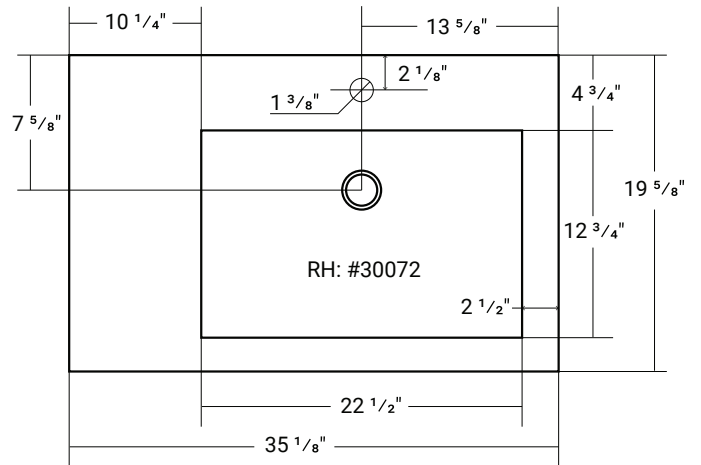

COMPOSITE (PURE) COUNTERTOP SINGLE OFFSET BOWL | BATHROOM BASIN

***Faucet not Included**

Product LH: #30062 | RH: #30072

35 1/8" x 19 1/2" x 1 5/8"

Model: RA-3620LP

Design Features

- Seamless solid surface composite construction formulated from a blend of natural and synthetic materials.
- Non-porous surface is anti-bacterial and easy to clean as well as impact, scratch and stain resistant
- Designed for above counter installation.
- Flat bottom, single left side rectangular bowl
- 1 year limited manufacturer's warranty included

Product Specifications

- Generous rear faucet deck
- Faucet & drain not included
- Overflow included at back of bowl
- Available with a finished or non-finished back.

Pre-Drilled Faucet Holes

- Single Hole Centered: Add ("-01" to part number)
- 3 Holes @ 4": Add ("-04" to part number)
- 3 Holes @ 8": Add ("-08" to part number)