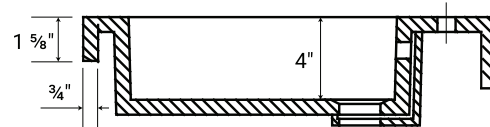

Acritec Industries Corp.

27049 Gloucester Way
Langley, B.C. V4W 3Y3

Tel: 604.607.0856

Fax: 604.607.0857

Email: info@acritec.com

Website: www.acritec.com

Important

*While we strive to provide accurate measurements for our customers, sometimes mistakes happen. Our goal is to help things run smoothly from shipment to installation, so if you notice any errors in our spec sheets, please let us know.

Our products are handmade & hand finished so you can expect a tolerance of ± 1/4" on all measurements. We strongly recommend waiting until your ordered product is on-site before attempting any rough-in carpentry or plumbing.

If you want to verify any of our measurements, please feel free to call or email us.

*Drawings are not to scale

In keeping with our policy of continuing product improvement, Acritec Industries Corp. reserves the right to change product specifications without notice.