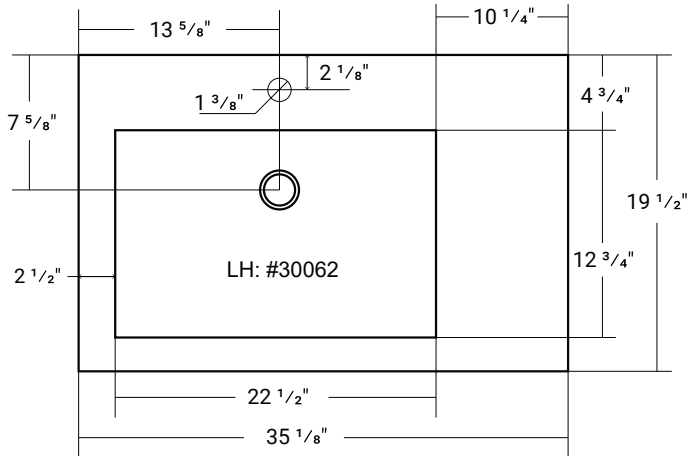

Acritec Industries Corp.

27049 Gloucester Way
Langley, B.C. V4W 3Y3

Tel: 604.607.0856

Fax: 604.607.0857

Email: info@acritec.com

Website: www.acritec.com

Important

*While we strive to provide accurate measurements for our customers, sometimes mistakes happen. Our goal is to help things run smoothly from shipment to installation, so if you notice any errors in our spec sheets, please let us know.

Our products are handmade & hand finished so you can expect a tolerance of ± 1/4" on all measurements. We strongly recommend waiting until your ordered product is on-site before attempting any rough-in carpentry or plumbing.

If you want to verify any of our measurements, please feel free to call or email us.

*Drawings are not to scale

In keeping with our policy of continuing product improvement, Acritec Industries Corp. reserves the right to change product specifications without notice.