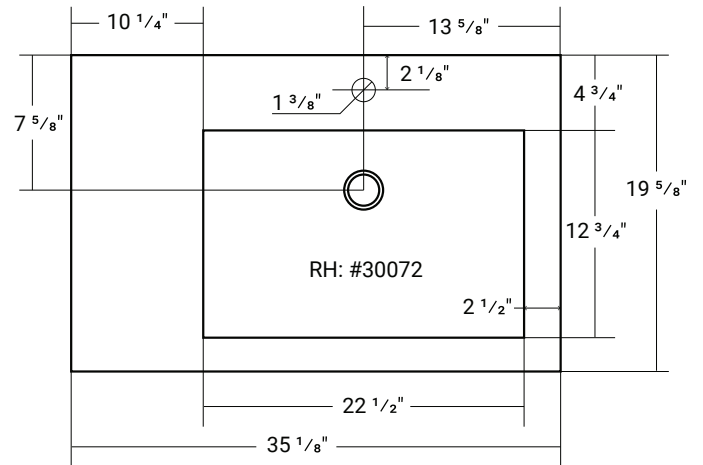

Acritec Industries Corp.

27049 Gloucester Way
Langley, B.C. V4W 3Y3

Tel: 604.607.0856

Fax: 604.607.0857

Email: info@acritec.com

Website: www.acritec.com

Important

*While we strive to provide accurate measurements for our customers, sometimes mistakes happen. Our goal is to help things run smoothly from shipment to installation, so if you notice any errors in our spec sheets, please let us know.

Our products are handmade & hand finished so you can expect a tolerance of ± 1/4" on all measurements. We strongly recommend waiting until your ordered product is on-site before attempting any rough-in carpentry or plumbing.

If you want to verify any of our measurements, please feel free to call or email us.

*Drawings are not to scale

In keeping with our policy of continuing product improvement, Acritec Industries Corp. reserves the right to change product specifications without notice.