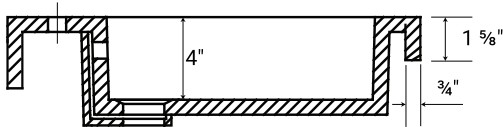

Acritec Industries Corp.

27049 Gloucester Way
Langley, B.C. V4W 3Y3

Tel: 604.607.0856

Fax: 604.607.0857

Email: info@acritec.com

Website: www.acritec.com

Important

*While we strive to provide accurate measurements for our customers, sometimes mistakes happen. Our goal is to help things run smoothly from shipment to installation, so if you notice any errors in our spec sheets, please let us know.

Our products are handmade & hand finished so you can expect a tolerance of ± 1/4" on all measurements. We strongly recommend waiting until your ordered product is on-site before attempting any rough-in carpentry or plumbing.

If you want to verify any of our measurements, please feel free to call or email us.

*Drawings are not to scale

In keeping with our policy of continuing product improvement, Acritec Industries Corp. reserves the right to change product specifications without notice.