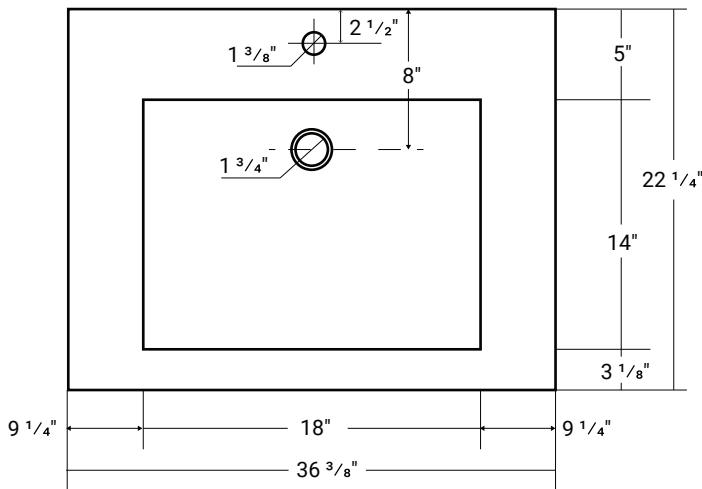

30085

Composite (Pure) Countertop

30 1/2" x 22 1/8" x 3 5/8"

Design Features

- Seamless solid surface composite construction formulated from a blend of natural and synthetic materials.
- Non-porous surface is anti-bacterial and easy to clean as well as impact, scratch and stain resistant
- Designed for above counter installation.
- Flat bottom, single centered rectangular bowl.
- 1 year limited manufacturer's warranty included

Product Specifications

- Generous rear faucet deck
- Faucet & drain not included
- Overflow included at back of bowl
- Available with a finished or non-finished back.

Pre-Drilled Faucet Holes

- Single Hole Centered: Add ("-01" to part number)
- 3 Holes @ 4": Add ("-04" to part number)
- 3 Holes @ 8": Add ("-08" to part number)