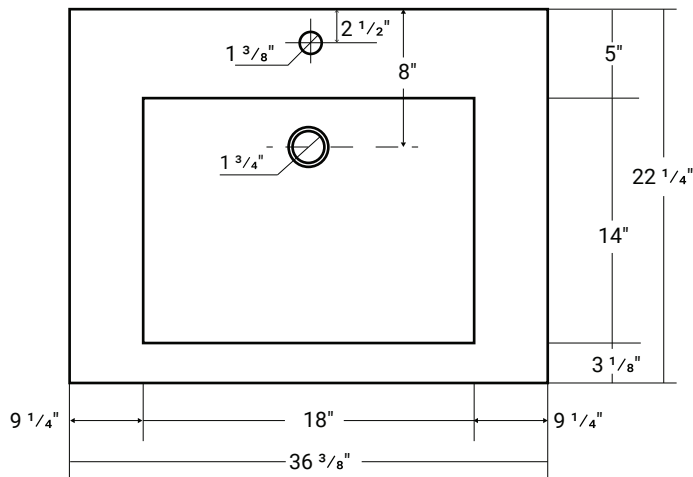

30086

Composite (Pure) Countertop

36 ³/₈" x 22 ¹/₄" x 1 ⁵/₈"

Design Features

- Seamless solid surface composite construction formulated from a blend of natural and synthetic materials.
- Non-porous surface is anti-bacterial and easy to clean as well as impact, scratch and stain resistant
- Designed for above counter installation.
- Flat bottom, single centered rectangular bowl.
- 1 year limited manufacturer's warranty included

Product Specifications

- Generous rear faucet deck
- Faucet & drain not included
- Overflow included at back of bowl
- Available with a finished or non-finished back.

Pre-Drilled Faucet Holes

- Single Hole Centered: Add ("-01" to part number)
- 3 Holes @ 4": Add ("-04" to part number)
- 3 Holes @ 8": Add ("-08" to part number)