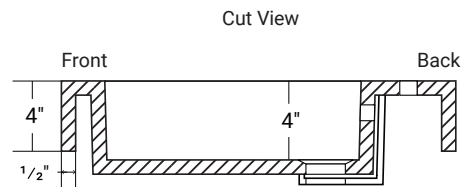

Acritec Industries Corp.

27049 Gloucester Way
Langley, B.C. V4W 3Y3

Tel: 604.607.0856

Fax: 604.607.0857

Email: info@acritec.com

Website: www.acritec.com

In keeping with our policy of continuing product improvement, Acritec Industries Corp. reserves the right to change product specifications without notice.

Important

*While we strive to provide accurate measurements for our customers, sometimes mistakes happen. Our goal is to help things run smoothly from shipment to installation, so if you notice any errors in our spec sheets, please let us know.

Our products are handmade & hand finished so you can expect a tolerance of $\pm 1/4$ " on all measurements. We strongly recommend waiting until your ordered product is on-site before attempting any rough-in carpentry or plumbing.

If you want to verify any of our measurements, please feel free to call or email us.

*Drawings are not to scale