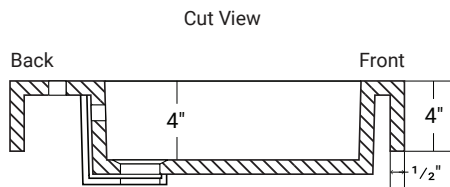

Acritec Industries Corp.

27049 Gloucester Way
Langley, B.C. V4W 3Y3

Tel: 604.607.0856

Fax: 604.607.0857

Email: info@acritec.com

Website: www.acritec.com

In keeping with our policy of continuing product improvement, Acritec Industries Corp. reserves the right to change product specifications without notice.

Important

*While we strive to provide accurate measurements for our customers, sometimes mistakes happen. Our goal is to help things run smoothly from shipment to installation, so if you notice any errors in our spec sheets, please let us know.

Our products are handmade & hand finished so you can expect a tolerance of $\pm 1/4$ " on all measurements. We strongly recommend waiting until your ordered product is on-site before attempting any rough-in carpentry or plumbing.

If you want to verify any of our measurements, please feel free to call or email us.

*Drawings are not to scale