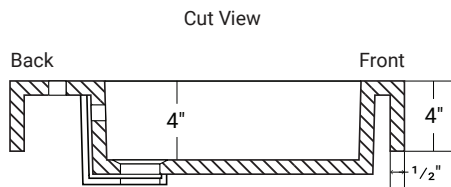

Acritec Industries Corp.

27049 Gloucester Way
Langley, B.C. V4W 3Y3

Tel: 604.607.0856

Fax: 604.607.0857

Email: info@acritec.com

Website: www.acritec.com

In keeping with our policy of continuing product improvement, Acritec Industries Corp. reserves the right to change product specifications without notice.

Important

*While we strive to provide accurate measurements for our customers, sometimes mistakes happen. Our goal is to help things run smoothly from shipment to installation, so if you notice any errors in our spec sheets, please let us know.

Our products are handmade & hand finished so you can expect a tolerance of $\pm 1/4$ " on all measurements. We strongly recommend waiting until your ordered product is on-site before attempting any rough-in carpentry or plumbing.

If you want to verify any of our measurements, please feel free to call or email us.

*Drawings are not to scale