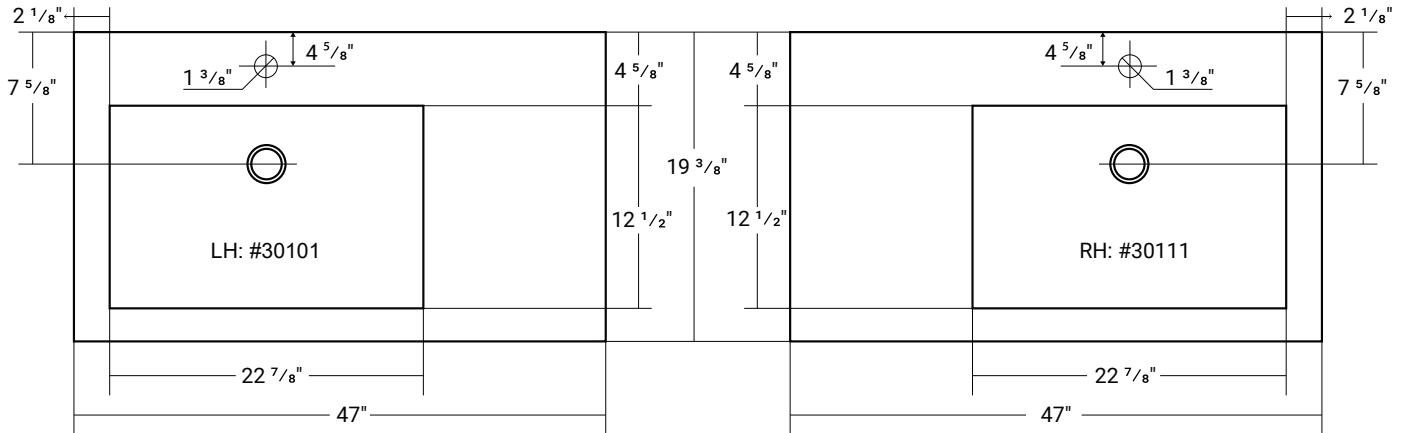

Acritec Industries Corp.

27049 Gloucester Way
Langley, B.C. V4W 3Y3

Tel: 604.607.0856

Fax: 604.607.0857

Email: info@acritec.com

Website: www.acritec.com

In keeping with our policy of continuing product improvement, Acritec Industries Corp. reserves the right to change product specifications without notice.

Important

*While we strive to provide accurate measurements for our customers, sometimes mistakes happen. Our goal is to help things run smoothly from shipment to installation, so if you notice any errors in our spec sheets, please let us know.

Our products are handmade & hand finished so you can expect a tolerance of $\pm 1/4$ " on all measurements. We strongly recommend waiting until your ordered product is on-site before attempting any rough-in carpentry or plumbing.

If you want to verify any of our measurements, please feel free to call or email us.

*Drawings are not to scale