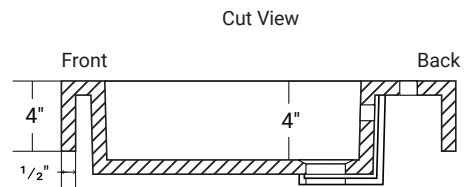

Acritec Industries Corp.

27049 Gloucester Way
Langley, B.C. V4W 3Y3

Tel: 604.607.0856

Fax: 604.607.0857

Email: info@acritec.com

Website: www.acritec.com

In keeping with our policy of continuing product improvement, Acritec Industries Corp. reserves the right to change product specifications without notice.

Important

*While we strive to provide accurate measurements for our customers, sometimes mistakes happen. Our goal is to help things run smoothly from shipment to installation, so if you notice any errors in our spec sheets, please let us know.

Our products are handmade & hand finished so you can expect a tolerance of $\pm 1/4$ " on all measurements. We strongly recommend waiting until your ordered product is on-site before attempting any rough-in carpentry or plumbing.

If you want to verify any of our measurements, please feel free to call or email us.

*Drawings are not to scale